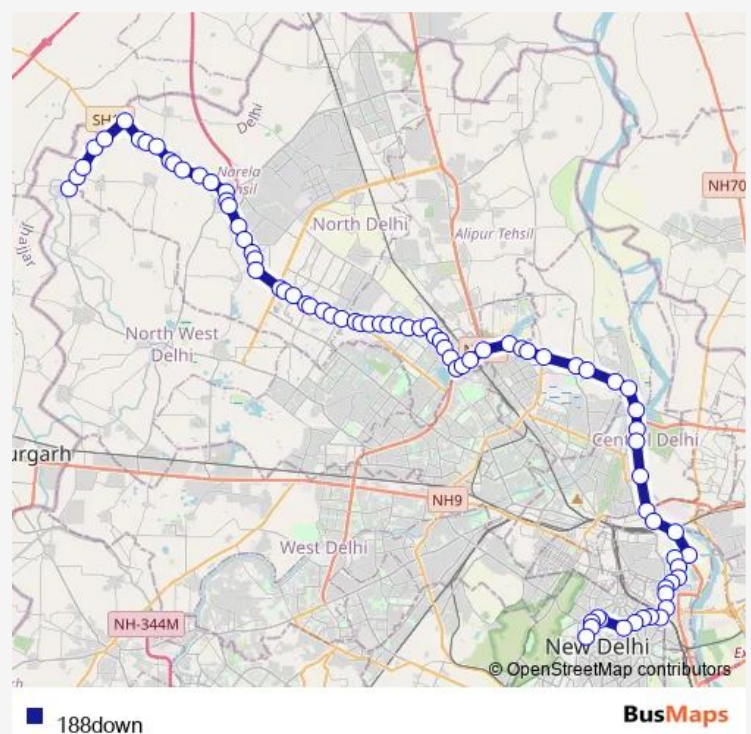

### Route info

Direction: Qutub Garh Village (T)

Stops: 64

Trip Duration: 3 hour 16 min

188down

Shahbad Dairy

Shahbad Dairy A Block

St. Xavier School Shahbad