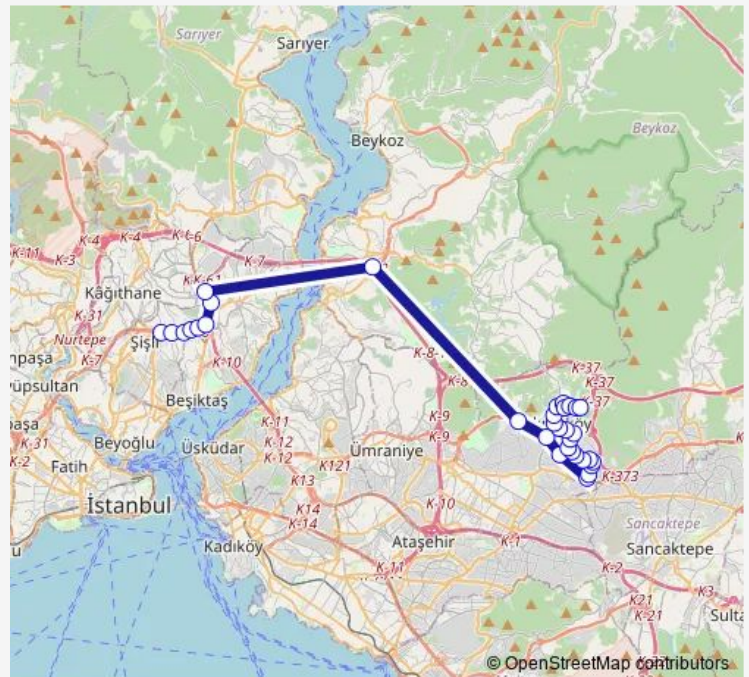

Friday 07:30-18:40

Saturday —

Sunday —

**Route info**

Direction: MECİDİYEKÖY MEZARLIK

Stops: 33

Trip Duration: 1 hour 18 min

122Y — Mecidiyeköy Mezarlik - Yeşiltepe SON Durak