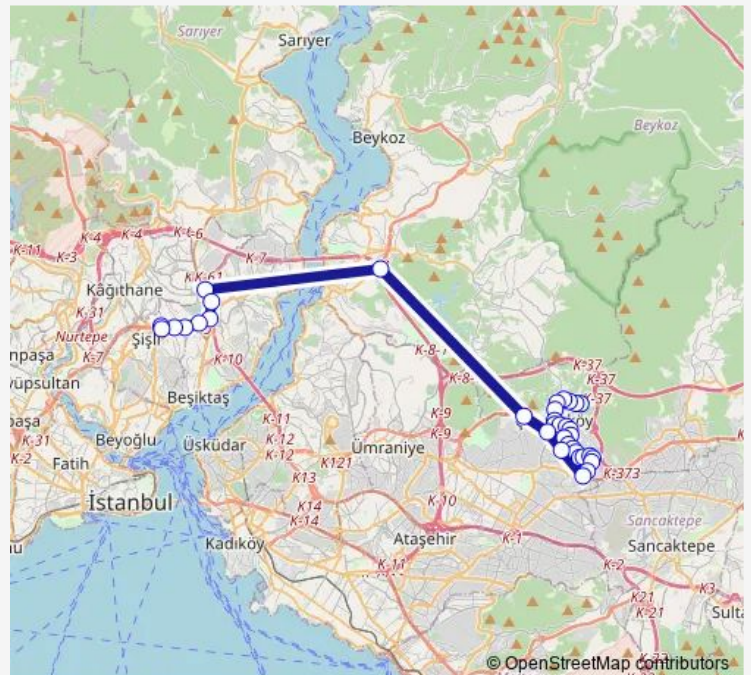

Saturday —

Sunday —

Route info

Direction: YEŞİLTEPE SON DURAK

Stops: 35

Trip Duration: 1 hour 18 min

122Y — Yeşiltepe SON Durak - Mecidiyeköy Mezarlık

BusMaps