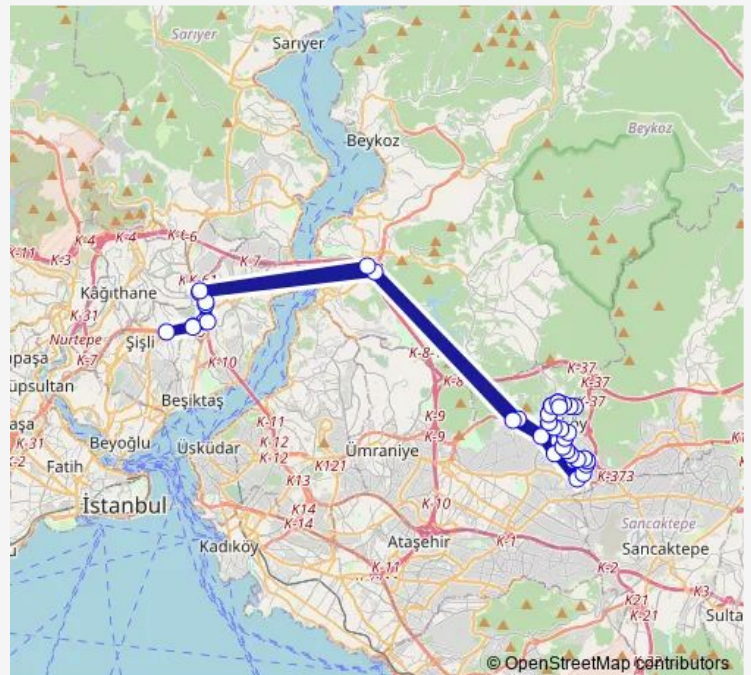

## Route schedule

YEŞİLTEPE SON DURAK — KÜÇÜK KORU CAMİİ

Monday —

Tuesday —

Wednesday —

Thursday —

Friday —

Saturday 06:30-17:10

## Route info

Direction: YEŞİLTEPE SON DURAK

Stops: 57

Trip Duration: 2 hour 31 min

122Y — Yeşiltepe SON Durak - Mecidiyeköy Viyadük

Şahinbey Caddesi

MADENLER

PLAZALAR