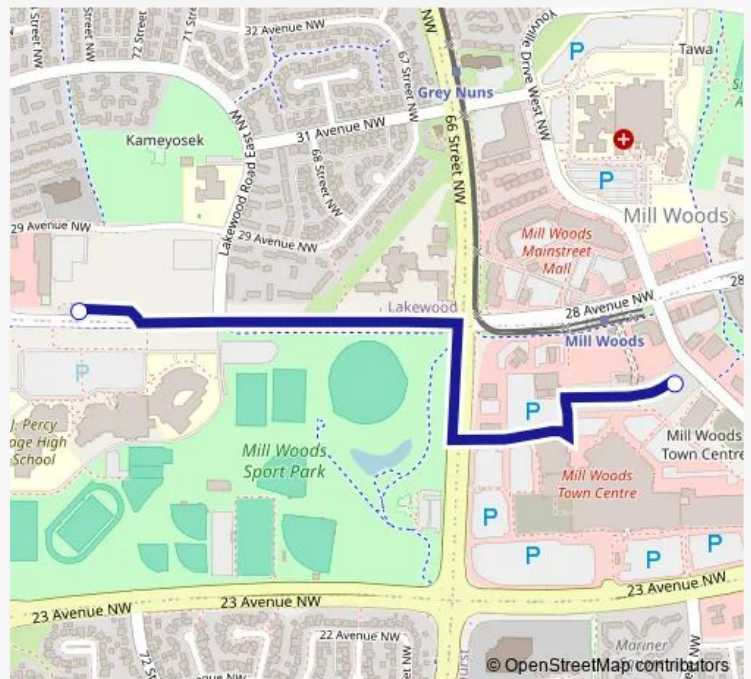

Bus 642 Lakewood - Mill Woods

[Go to website](#)

Direction

Lakewood 3002 — Mill Woods Transit Centre Bay Q

2 stops

[Open route schedule](#)

Lakewood 3002

Mill Woods Transit Centre Bay Q

Route schedule

Lakewood 3002 — Mill Woods Transit Centre Bay Q

Monday 15:09-15:23

Tuesday 15:09-15:23

Wednesday 15:09-15:23

Thursday 12:17-15:23

Friday 15:09-15:23

Saturday —

Sunday —

Route info

Direction: Lakewood 3002

Stops: 2

Trip Duration: 0 hour 9 min

642 — Lakewood - Mill Woods

Direction

Mill Woods Transit Centre Bay Q — Lakewood 3002

2 stops

[Open route schedule](#)

Mill Woods Transit Centre Bay Q

Lakewood 3002

Route schedule

Mill Woods Transit Centre Bay Q — Lakewood 3002

Monday	07:57-08:42
Tuesday	07:57-08:42
Wednesday	07:57-08:42
Thursday	07:57-08:42
Friday	07:57-08:03
Saturday	—
Sunday	—