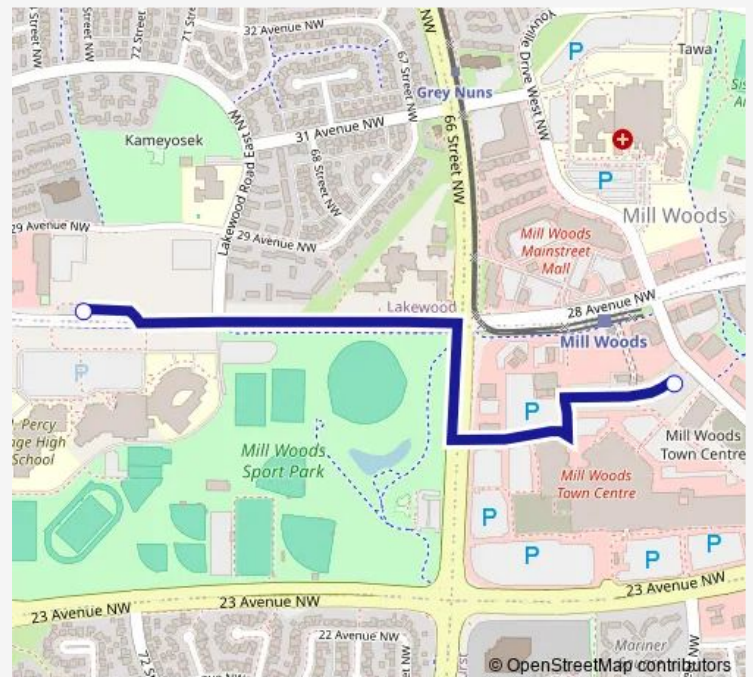

Bus 642 Lakewood - Mill Woods

[Go to website](#)

Direction

Lakewood 3001 — Mill Woods Transit Centre Bay Q

2 stops

[Open route schedule](#)

Lakewood 3001

Mill Woods Transit Centre Bay Q

Route schedule

Lakewood 3001 — Mill Woods Transit Centre Bay Q

Monday 15:12-15:26

Tuesday 15:12-15:26

Wednesday 15:12-15:26

Thursday 12:20-15:26

Friday 12:20-15:26

Saturday —

Sunday —

Route info

Direction: Lakewood 3001

Stops: 2

Trip Duration: 0 hour 6 min

642 — Lakewood - Mill Woods

Direction

Mill Woods Transit Centre Bay Q — Lakewood 3001

2 stops

[Open route schedule](#)

Mill Woods Transit Centre Bay Q

Lakewood 3001

Route schedule

Mill Woods Transit Centre Bay Q — Lakewood 3001

Monday	07:57-08:42
Tuesday	07:57-08:42
Wednesday	07:57-08:42
Thursday	07:57-08:42
Friday	07:57-08:03
Saturday	—
Sunday	—