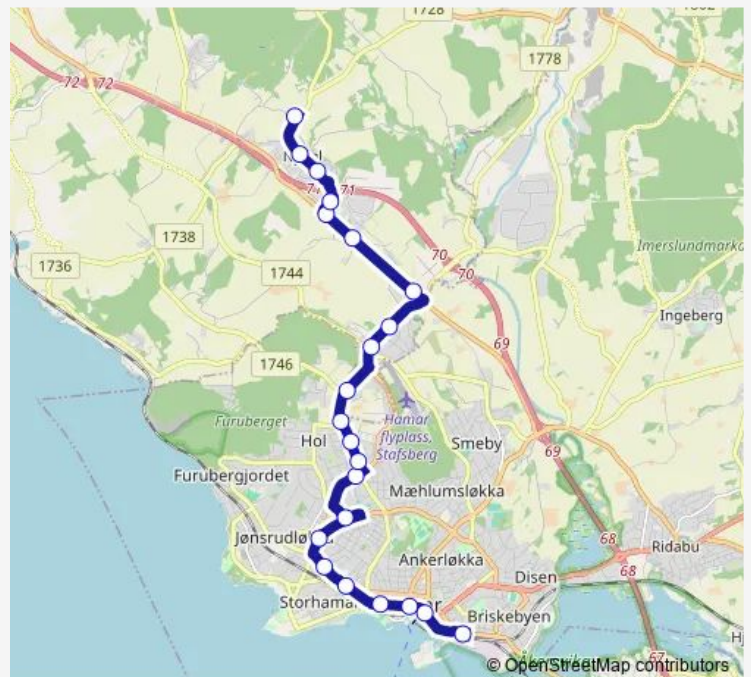

### Route schedule

Hamar skysstasjon — Furnes ungdomsskole

Monday 07:53

Tuesday 07:53

Wednesday 07:53

Thursday 07:53

Friday 07:53

Saturday —

### Route info

Direction: Hamar skysstasjon

Stops: 22

Trip Duration: 0 hour 26 min

■ 642 — Stavsberg - Furnes u.skole

**Direction**

Furnes ungdomsskole — Voll

11 stops