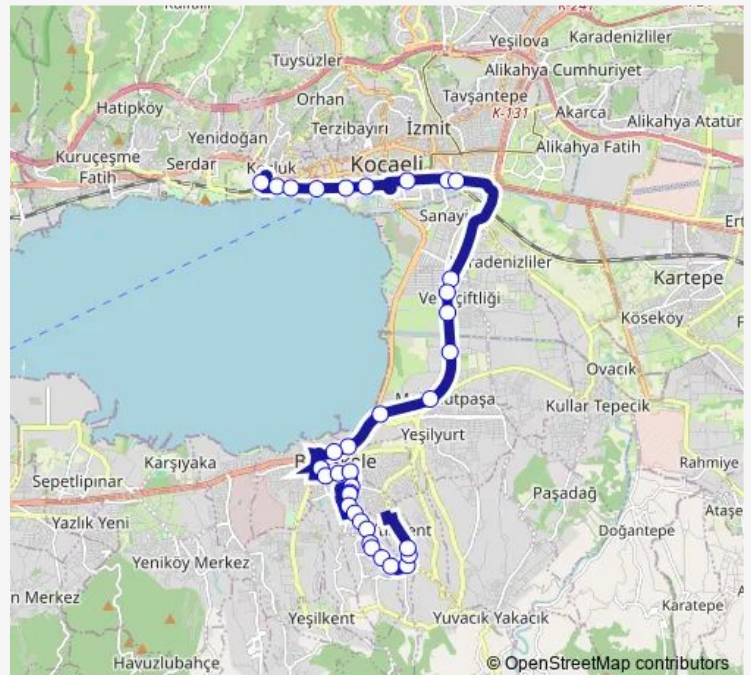

### Route schedule

Bati Terminali Peronlar — Altinkent Camii

Monday 00:15-23:30

Tuesday 00:15-23:30

Wednesday 00:15-23:30

Thursday 00:15-23:30

Friday 00:15-23:30

Saturday 00:15-23:30

### Route info

Direction: Bati Terminali Peronlar

Stops: 35

Trip Duration: 0 hour 27 min

642 — Döngel-İzmit(Yeni Yol)

BusMaps

Çakmak 1

Barbaros Sağlık Ocağı