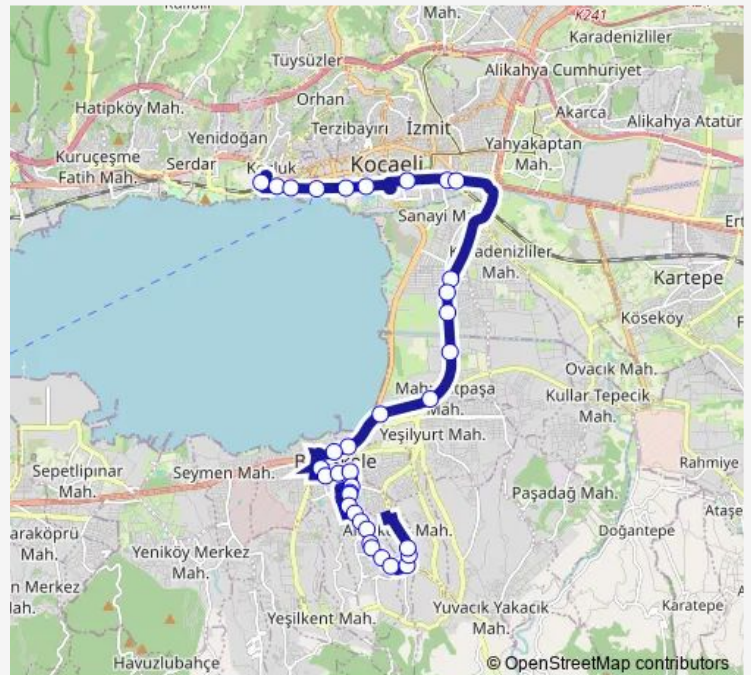

Thursday 00:15-23:30

Friday 00:15-23:30

Saturday 00:15-23:30

Sunday 00:15-23:30

Route info

Direction: Bati Terminali Peronlar

Stops: 35

Trip Duration: 0 hour 27 min