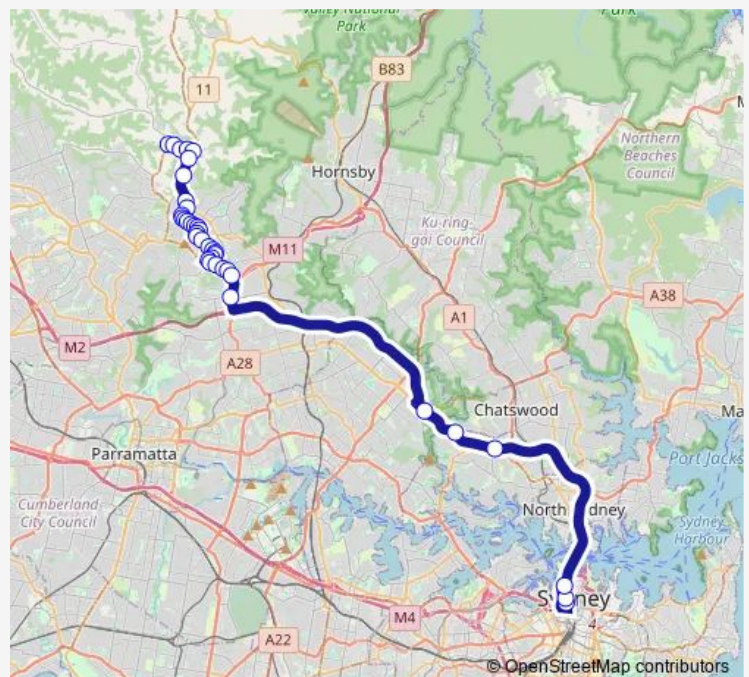

Neale Av Opp Trinity Pl

Neale Av At Fallows Way

Franklin Rd At John Rd

John Rd At Golden Gr

John Rd Opp Roslyn Pl

County Dr Opp John Rd

Route schedule

Kent St After Druitt St — Old Northern Rd Opp Stonelea Cct

Monday	16:05-19:26
Tuesday	16:05-19:26
Wednesday	16:05-19:26
Thursday	16:05-19:26
Friday	16:05-19:26
Saturday	—
Sunday	—

Route info

Direction: Kent St After Druitt St

Stops: 34

Trip Duration: 1 hour 19 min

642 — Round Corner Dural to City Wynyard

County Dr Before Woodgrove Av

Woodgrove Av Opp Greywood St

Woodgrove Av Before David Rd

David Rd After Westminster Dr

David Rd Opp Longworth Cres

David Rd Before Westminster Dr

Direction: Round Corner Shops, Old Northern Rd

Stops: 38

Trip Duration: 0 hour 54 min

Edward Bennett Dr After Durant Pl

Edward Bennett Dr Opp Curtis Cl

Castle Hill Rd After Edward Bennett Dr

Castle Hill Rd At Victoria Rd