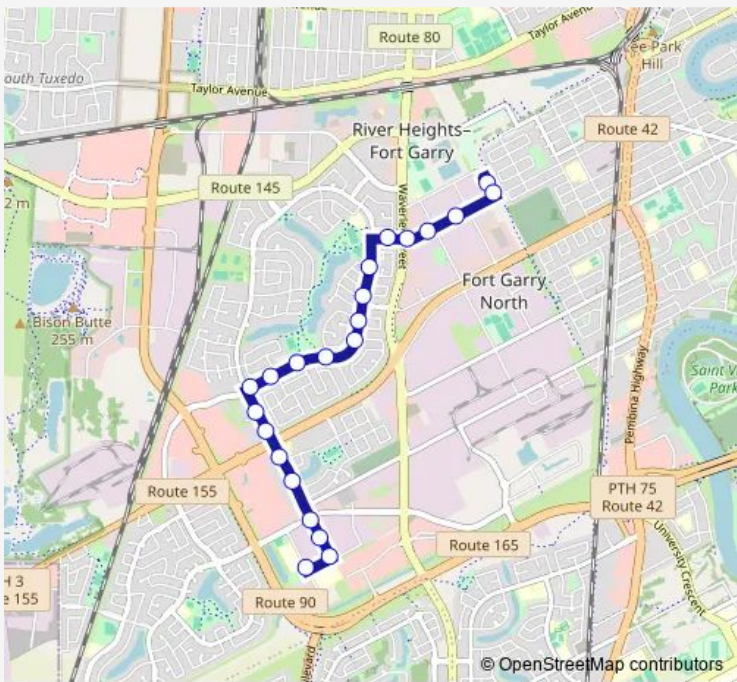

Bus 642 Lindenwoods East

[Go to website](#)

Direction
 Northbound Seel Station at Seel Station — Northbound Henlow at Fultz
 22 stops
[Open route schedule](#)

- Northbound Seel Station at Seel Station
- Southbound Southwest Transitway at Seel Station
- Westbound Seel at Fennell
- Westbound Seel at Otter
- Westbound Seel at Waverley
- Westbound Lindenwood at Waverley West
- Southbound Lindenwood at Shorecrest
- Southbound Lindenwood at Thorncliff
- Southbound Lindenwood at Waterbury North
- Southbound Lindenwood at Foxmeadow
- Southbound Lindenwood at Waterbury South
- Southbound Lindenwood at Farmingdale
- Southbound Lindenwood at Wethersfield
- Southbound Lindenwood at Lindenwood West
- Southbound Lindenwood at Fairhaven
- Southbound Lindenwood at McGillivray
- Southbound Dovercourt at Falcon Ridge
- Southbound Dovercourt at Ocean Ridge
- Southbound Dovercourt at Scurfield
- Southbound Dovercourt at Scurfield South
- Southbound Dovercourt at Henlow

Route info
 Direction: Northbound Seel Station at Seel Station
 Stops: 22
 Trip Duration: 0 hour 11 min

642 — Lindenwoods East

Direction

Northbound Henlow at Fultz — Northbound Seel Station at Seel Station

22 stops

[Open route schedule](#)

Northbound Henlow at Fultz

Northbound Henlow at Scurfield South

Northbound Henlow at Scurfield

Eastbound Scurfield at Dovercourt

Northbound Dovercourt at Ocean Ridge

Northbound Dovercourt at Falcon Ridge

Monday 05:53-22:05

Tuesday 05:53-22:05

Wednesday 05:53-22:05

Thursday 05:53-22:05

Friday 05:53-22:05

Saturday 07:05-20:57

Sunday 10:09-18:09

Route info