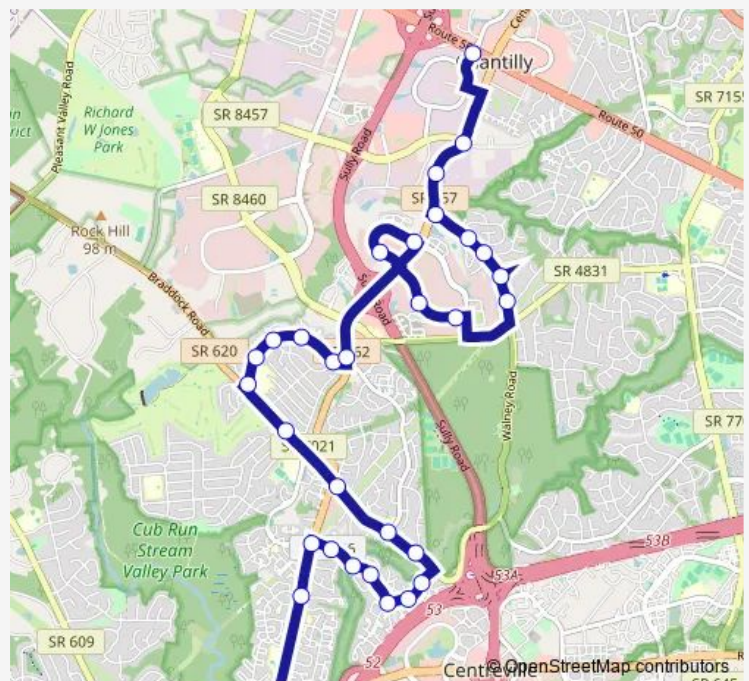

Sully Station DR @ Farming Way

Sully Station DR @ Glen Meadow

Sully Station DR @ SUN Meadow Dr

Sully Station DR @ Braddock Rd

Route schedule

Sullyfield Close and Rt 50 — Centreville Park & Ride BAY B

Monday 05:30-20:30

Tuesday 05:30-20:30

Wednesday 05:30-20:30

Thursday 05:30-20:30

Friday 05:30-20:30

Saturday 07:30-20:30

Sunday 07:30-19:30

Route info

Direction: Sullyfield Close and Rt 50

Stops: 33

Trip Duration: 0 hour 27 min

642 — Aubrey Patent - Westfields

Braddock RD @ Carlbern Dr

Braddock RD @ Village Center D

Braddock RD @ Birchleaf Park C

Newton Patent DR @ Newton Tave

Newton Patent DR @ RED House D

Sunday 06:58-18:58

Route info

Direction: Centreville Park & Ride BAY C

Stops: 31

Trip Duration: 0 hour 29 min

Walney RD @ Leeton Cir

Walney RD @ Waverly Crossing W

Walney RD @ Eagle Chase Rd