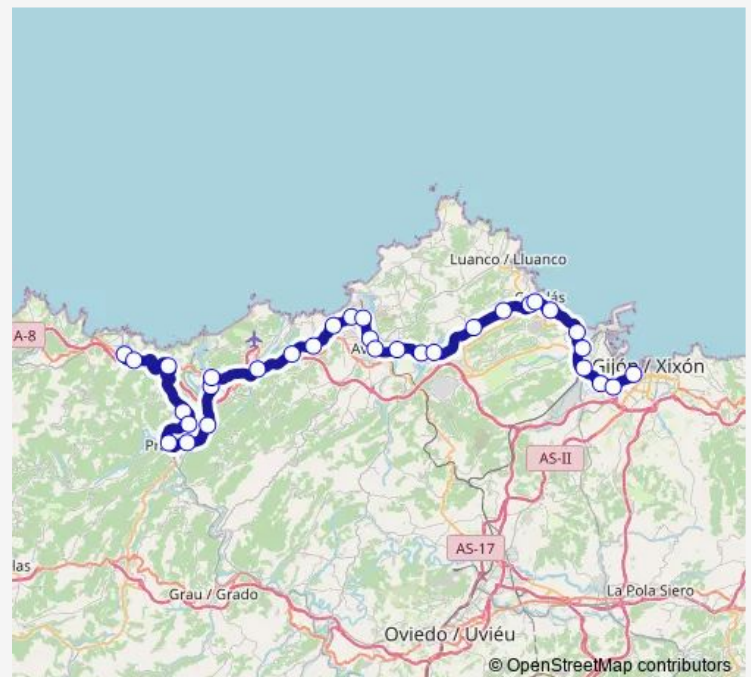

### Route schedule

Gijón — Cudillero

Monday 06:42-22:36

Tuesday 06:42-22:36

Wednesday 06:42-22:36

Thursday 06:42-22:36

Friday 06:42-22:36

Saturday 07:01-22:36

### Route info

Direction: Gijón

Stops: 32

Trip Duration: 1 hour 55 min

Gijón-Cudillero

Santiago del Monte

El Parador

Soto del Barco

## Route info

Direction: Cudillero

Stops: 32

Trip Duration: 1 hour 40 min

Perlora

Xivares

Aboño/Apdro.

Veriña