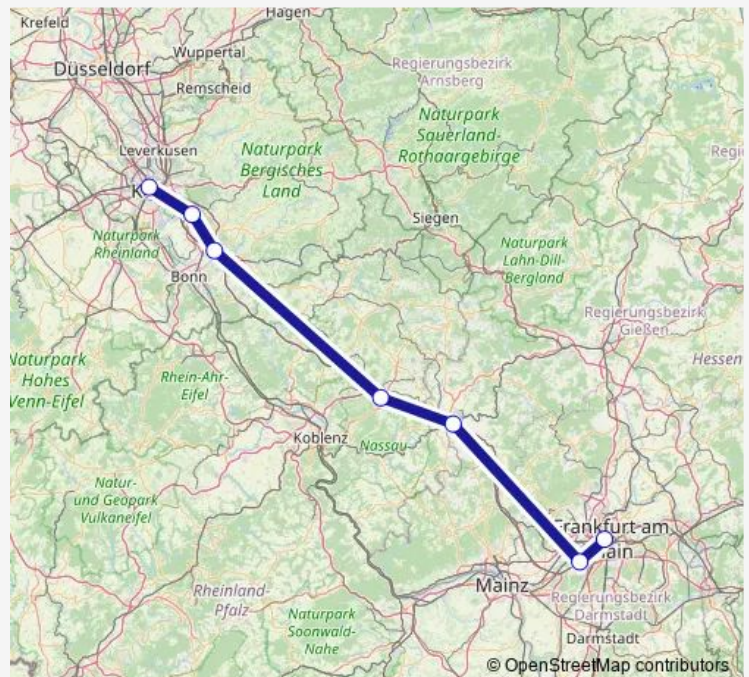

### Route schedule

Köln Messe/Deutz Bf — Frankfurt (Main) Hauptbahnhof

Monday 16:00

Tuesday 16:00

Wednesday 16:00

Thursday 16:00

Friday 16:00

Saturday 16:00

### Route info

Direction: Köln Messe/Deutz Bf

Stops: 6

Trip Duration: 1 hour 23 min