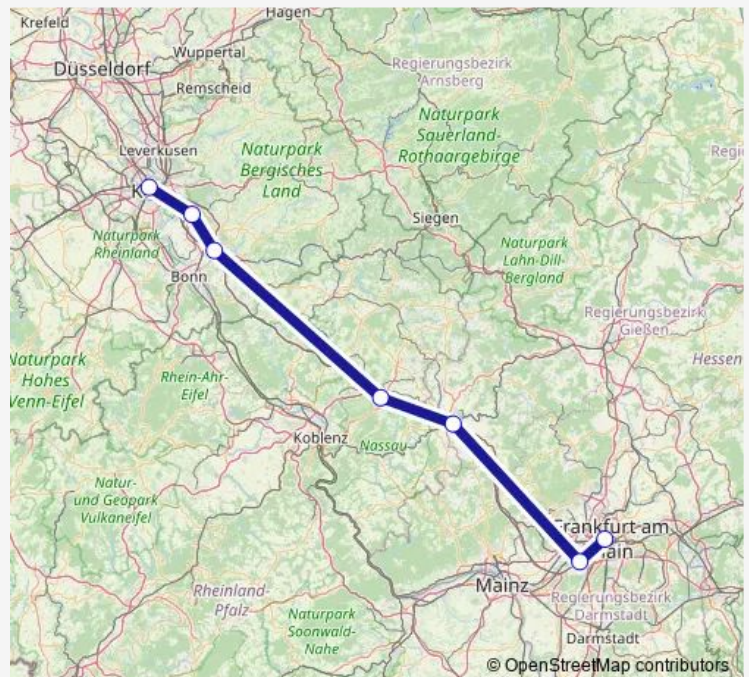

Siegburg/Bonn

Köln/Bonn Flughafen

Köln Hbf

Route schedule

Frankfurt(Main)Hbf — Köln Hbf

| | |
|-----------|-------------|
| Monday | 16:15-18:15 |
| Tuesday | 16:15-18:15 |
| Wednesday | 18:15 |
| Thursday | 16:15-18:15 |
| Friday | 16:15-18:15 |
| Saturday | 16:15-18:15 |
| Sunday | 16:15-18:15 |

Route info

Direction: Frankfurt(Main)Hbf

Stops: 7

Trip Duration: 1 hour 40 min

Direction

undefined — undefined

0 stops

[Open route schedule](#)