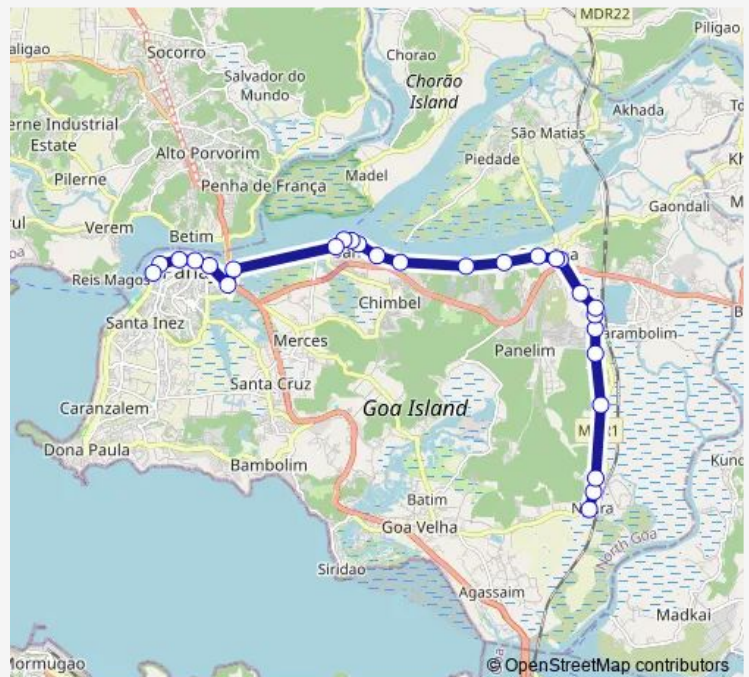

### Route info

Direction: Neura

Stops: 27

Trip Duration: 0 hour 45 min

PNJ175 — Panaji MKT - Neura via OLD Goa

Panaji KTC Bus Stand

Panjim Post Office

Panaji Old Secretariat