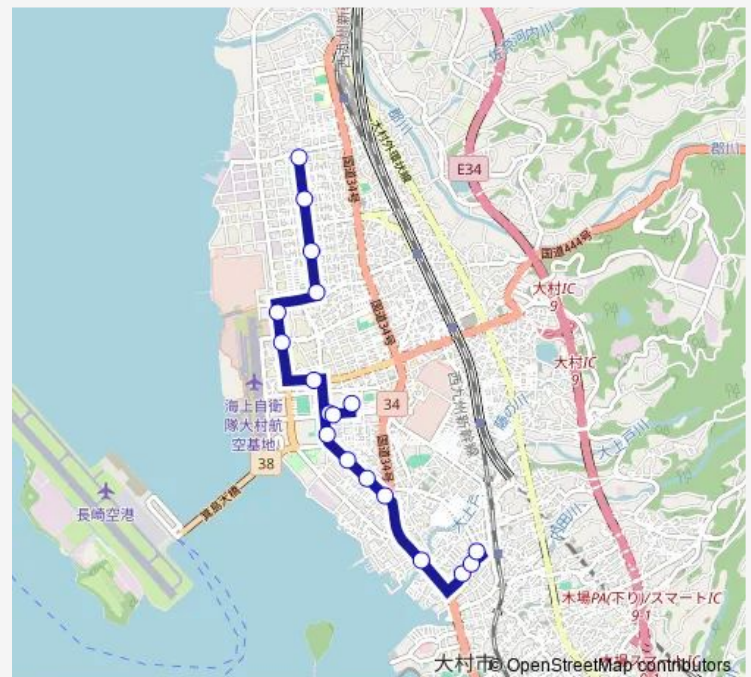

今津町北上り

西古賀島上り

中古賀島大村icへ

試験場前上り

市民病院上り

試験場前下り

工業高校前上り

協和町北上り

Monday —

Tuesday —

Wednesday —

Thursday —

Friday —

Saturday 08:04-15:34

Sunday 10:34-15:34

Route info

Direction: 黒丸入口上り

Stops: 18

Trip Duration: 0 hour 21 min

2大村ターミナル Bus time schedules and route maps are available in an offline PDF at busmaps.com. Use the busmaps.com website to see live bus times, train schedule or subway schedule, and step-by-step directions for all public transit in Omura