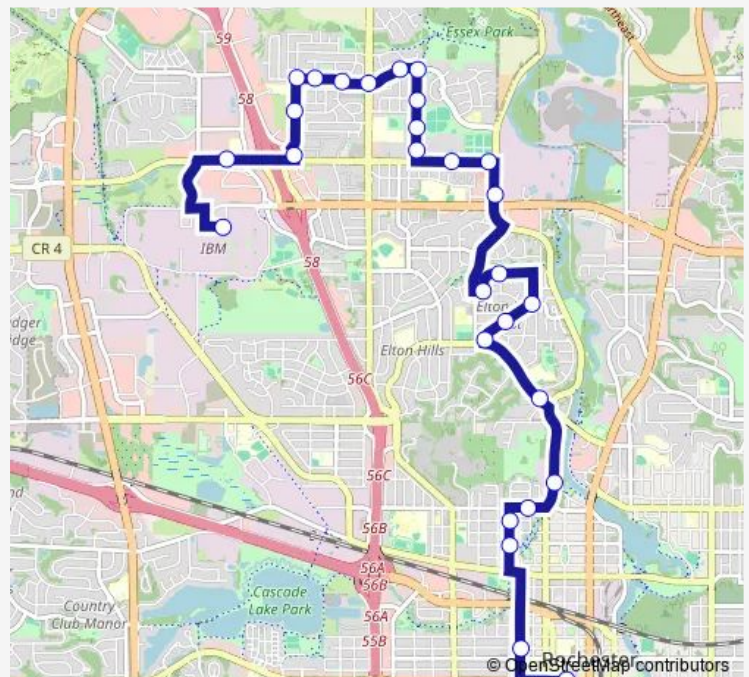

13th Avenue Northwest and 44th St. Northwest

13th Avenue Northwest and 46th St. Northwest

48th Street Northwest and 13th Avenue Northwest

Route schedule

Downtown Transit Center Station C — IBM Bldg 33rd

Monday 05:36-18:42

Tuesday 05:36-18:42

Wednesday 05:36-18:42

Thursday 05:36-18:42

Friday 05:36-18:42

Saturday —

Sunday —

Route info

Direction: Downtown Transit Center Station C

Stops: 28

Trip Duration: 0 hour 29 min

411 Nb — Route 411 Northbound

48th Street Northwest and 15th Avenue Northwest

48th Street Northwest and 18th Avenue Northwest

48th Street Northwest and 19th Avenue Northwest

48th Street Northwest and 21st Avenue Northwest

48th Street Northwest and 22nd Avenue Northwest

22nd Avenue Northwest and 44th St. Northwest

Along East Frontage Highway 52nd Rd. Northwest and  
North of 41st St. Northwest