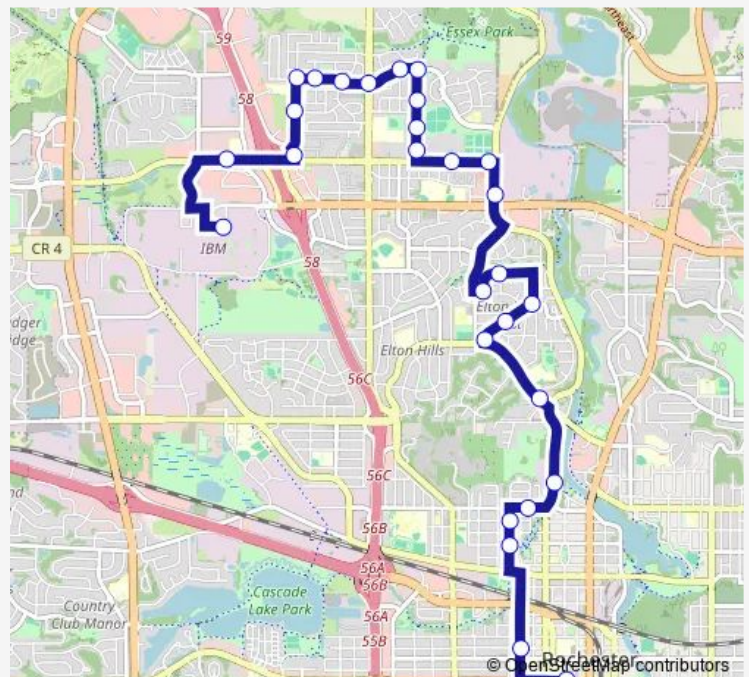

13th Avenue Northwest and 44th St. Northwest

13th Avenue Northwest and 46th St. Northwest

48th Street Northwest and 13th Avenue Northwest

Route schedule

Downtown Transit Center Station C — IBM Bldg 33rd

Monday 05:36-18:42

Tuesday 05:36-18:42

Wednesday 05:36-18:42

Thursday 05:36-18:42

Friday 05:36-18:42

Saturday —

Sunday —

Route info

Direction: Downtown Transit Center Station C

Stops: 28

Trip Duration: 0 hour 29 min

411 NB — Route 411 Northbound

48th Street Northwest and 15th Avenue Northwest

48th Street Northwest and 18th Avenue Northwest

48th Street Northwest and 19th Avenue Northwest

48th Street Northwest and 21st Avenue Northwest

48th Street Northwest and 22nd Avenue Northwest

22nd Avenue Northwest and 44th St. Northwest

Along East Frontage Highway 52nd Rd. Northwest and
North of 41st St. Northwest