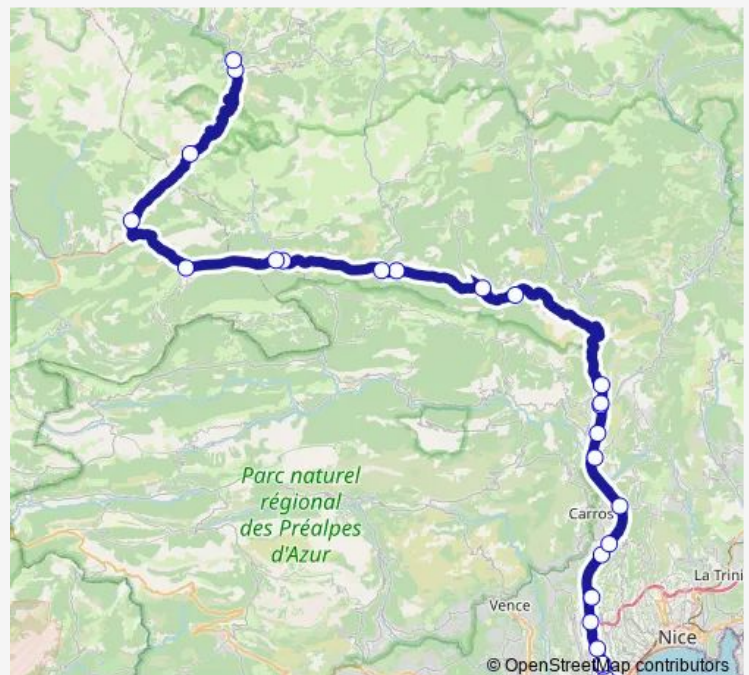

Cians

Village

Gare

Gare

Le Chaudan

Plan du Var

Levens - La Cascade

Pont Charles Albert

Saturday 07:25

Sunday 07:25-16:30

Route info

Direction: Village

Stops: 29

Trip Duration: 2 hour 30 min

Castagniers

Colomars La Manda

Carrefour Lingostiere

Saint Isidore

Les Arboras

Robini

Bois de Boulogne

Grand Arénas- gare routière

Direction

Place Maillol — Saintles Clots

10 stops

[Open route schedule](#)

Place Maillol

Entrevaux - Village

Enriez

Village

Le Plan

Village