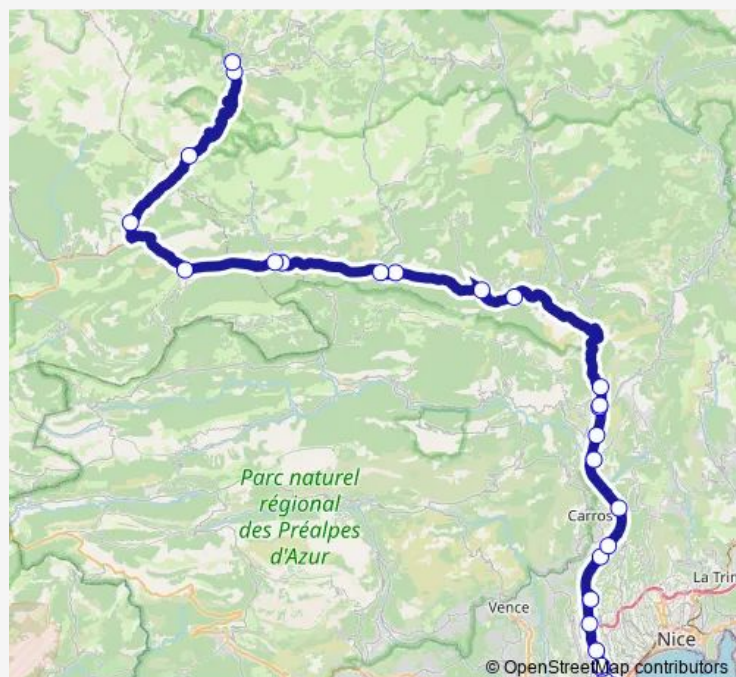

### Direction

Village — Grand Arénas- gare routière

29 stops

[Open route schedule](#)

- Village
- Saintles Clots
- Pont Saint Martin
- Village
- La Ribière - A
- Village
- le Plan
- Daluis Village
- Enriez
- Pont de Gueydan
- Entrevaux - Village
- Village
- Cians
- Village
- Gare
- Gare
- Le Chaudan
- Plan du Var
- Levens - La Cascade
- Pont Charles Albert
- Place Saint Martin du Var

### Route schedule

Village — Grand Arénas- gare routière

Monday	06:55-07:25
Tuesday	06:55-07:25
Wednesday	07:25
Thursday	07:25
Friday	07:25
Saturday	07:25
Sunday	07:25-16:30

### Route info

Direction: Village

Stops: 29

Trip Duration: 2 hour 30 min

Castagniers

Colomars La Manda

Carrefour Lingostiere

Saint Isidore

## Route info

Direction: Place Maillol

Stops: 10

Trip Duration: 1 hour 10 min