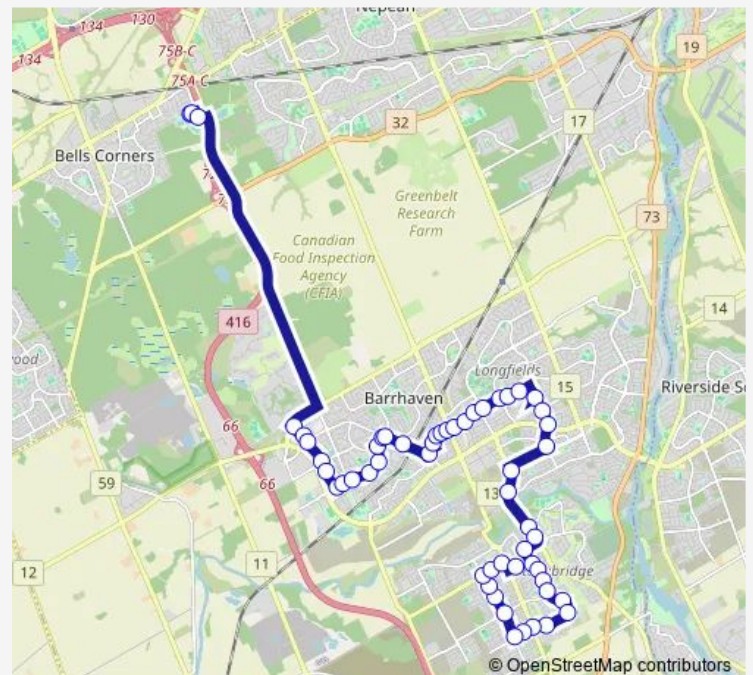

Saturday —

Sunday —

Route info

Direction: Bell H.S

Stops: 55

Trip Duration: 1 hour 1 min

Wessex / Greenbank

Berrigan / Greenbank

Berrigan / Edgeware

Berrigan / Colindale

Berrigan / Longfields

Berrigan / Claridge

Berrigan / Plumas

Berrigan / Palmadeo

Beatrice / Gleeson

Beatrice / Deer Fox