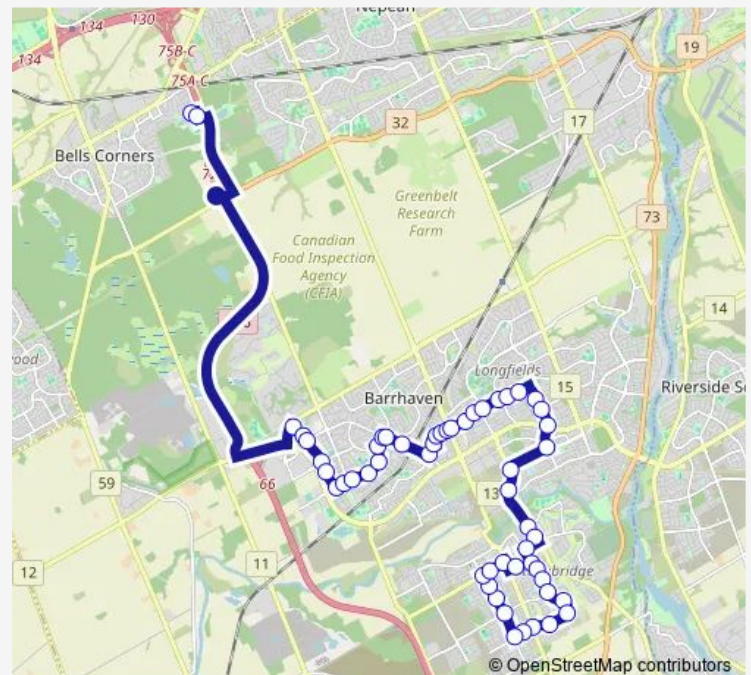

Saturday —

Sunday —

Route info

Direction: Bell H.S / North

Stops: 54

Trip Duration: 0 hour 54 min

Berrigan / Greenbank

Berrigan / Edgeware