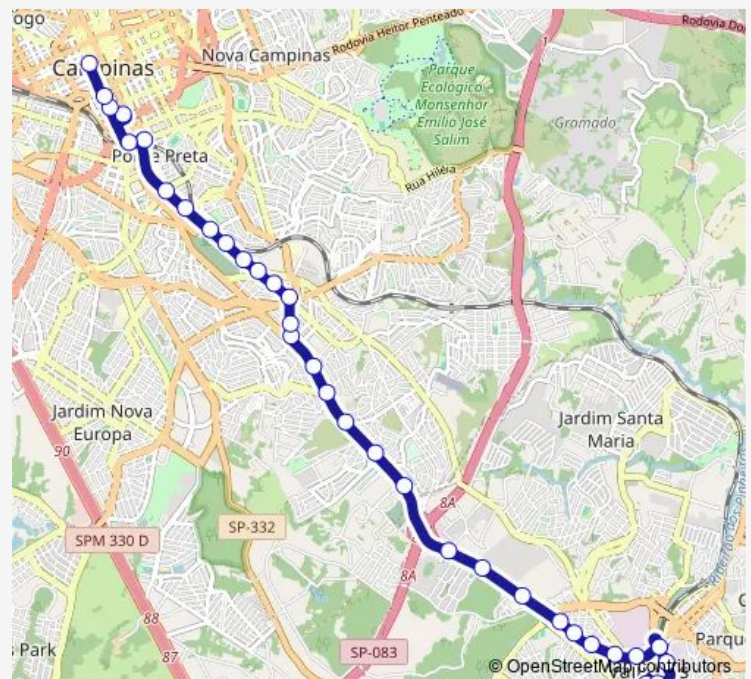

Route schedule

Rua Doutor Cândido Ferreira, 312 — Rua José Paulino, 1064-1055

Monday 04:40-23:10

Tuesday 04:40-23:10

Wednesday 04:40-23:10

Thursday 04:40-23:10

Friday 04:40-23:10

Saturday 04:40-23:10

Sunday 04:44-23:10

Route info

Direction: Rua Doutor Cândido Ferreira, 312

Stops: 33

Trip Duration: 0 hour 29 min

■ 675 — Valinhos (Terminal Rodoviario Mario Rolim Telles) / Campinas (Centro) **BusMaps**

Rua Frederico Ozanan, 273

26 stops

[Open route schedule](#)

Rua José Paulino, 1064-1055

Avenida Doutor Campos Sales, 864-874

Avenida Francisco Glicério, 957-965

Praça do Pará.

Avenida Francisco Glicério, 243

Rua da Abolição, 46-50

Tuesday 05:15-23:40

Wednesday 05:15-23:40

Thursday 05:15-23:40

Friday 05:15-23:40

Saturday 05:10-23:40

Sunday 05:14-23:40

Route info

Direction: Rua José Paulino, 1064-1055