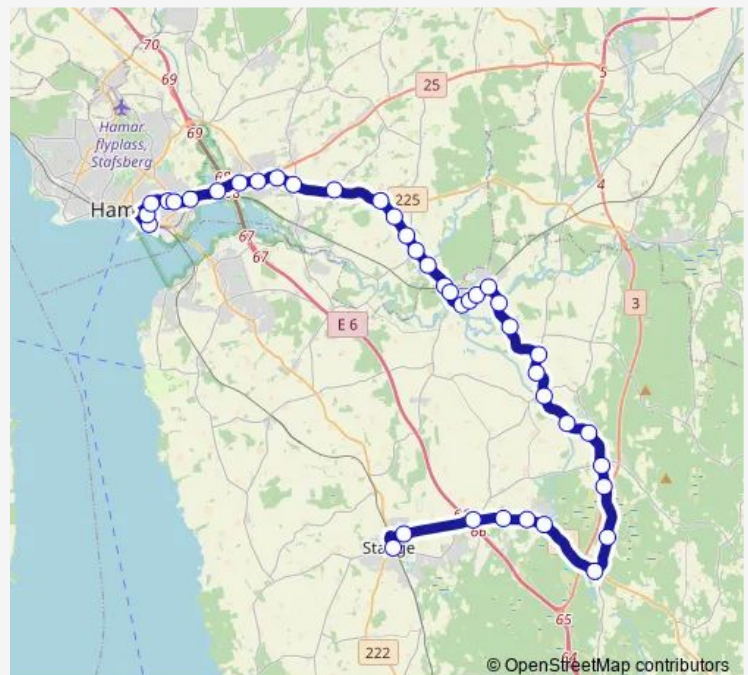

Friday 10:25-12:35

Saturday —

Sunday —

Route info

Direction: Hamar skystasjon

Stops: 40

Trip Duration: 0 hour 39 min

■ 675 — Stange-Romedal-Ilseng-Hamar