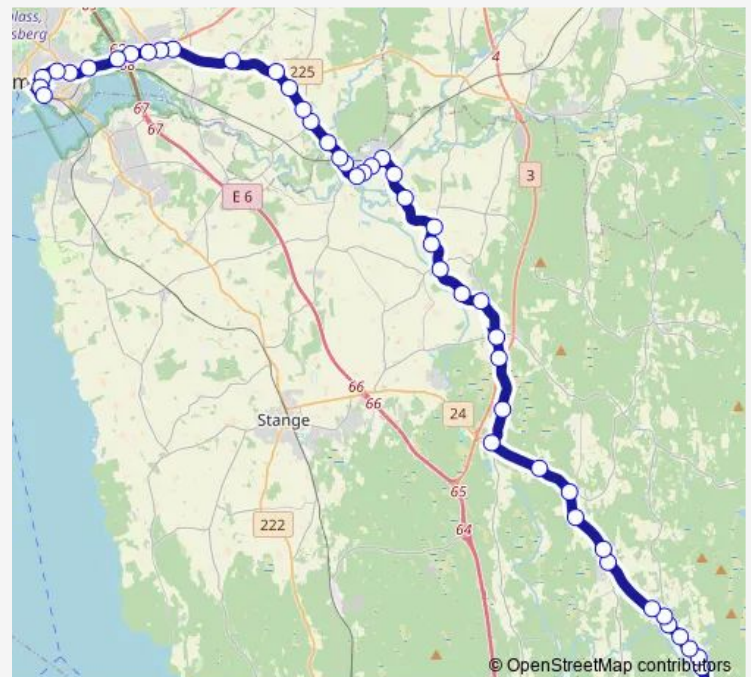

### Route schedule

Hamar skystasjon — Støa

Monday 14:05-16:20

Tuesday 14:05-16:20

Wednesday 14:05-16:20

Thursday 14:05-16:20

Friday 14:05-16:20

Saturday —

### Route info

Direction: Hamar skystasjon

Stops: 46

Trip Duration: 0 hour 46 min

■ 675 — Stange-Romedal-Ilseng-Hamar

BusMaps

Skauvegen

Veiberg