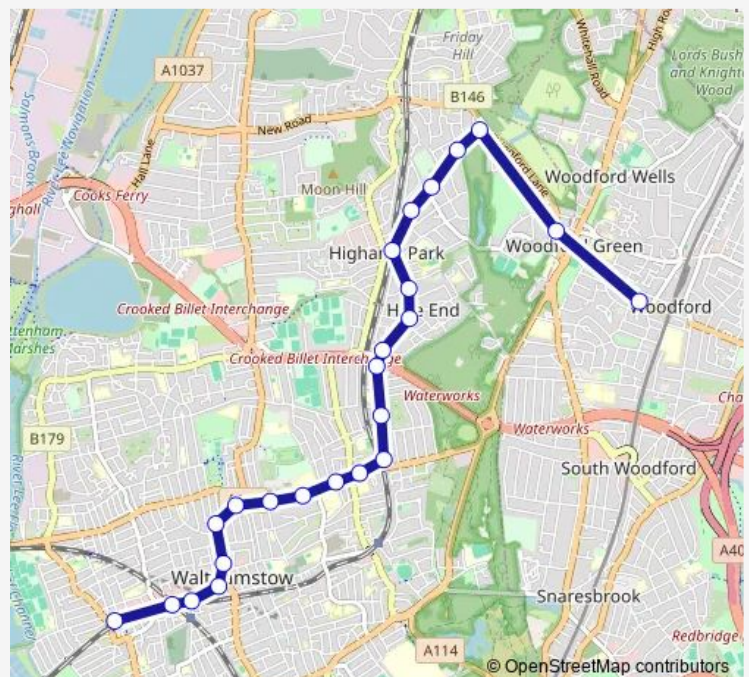

Wednesday 07:30

Thursday 07:30

Friday 07:30

Saturday —

Sunday —

Route info

Direction: St James Street Station

Stops: 36

Trip Duration: 0 hour 47 min

Forest Glade

Chingford Lane (E4)

Mill Lane

Chingford Lane (IG8)

St Aubyns School

Chelmsford Rd /Woodford New Rd

Waterworks Corner

Waterworks Corner

High Road South Woodford

Maybank Road South Woodford

Charlie Browns Roundabout

Raven Road

Maybank Road

Broadmead Road / Chigwell Road

Orchard Estate

Broadmead Road (IG8)

Direction

St James Street Station — Vernon Avenue

24 stops

[Open route schedule](#)

St James Street Station

Selborne Walk / Vernon Road

Selborne Walk