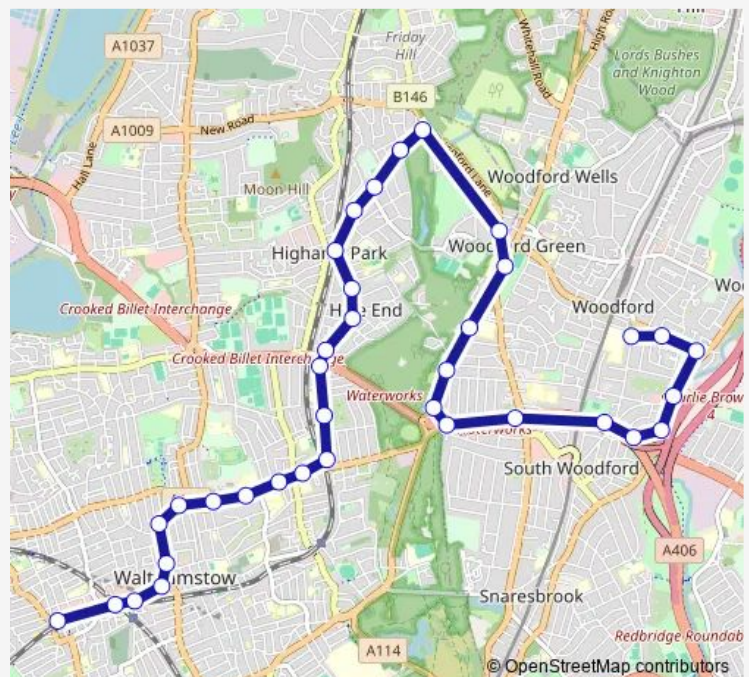

Wednesday 15:20

Thursday 15:20

Friday 15:20

Saturday —

Sunday —

Route info

Direction: Broadmead Road (IG8)

Stops: 34

Trip Duration: 0 hour 52 min

Hollywood Way

Wadham Road Hale End

Southend Road

Thorpe Hall Road

Forest Road Upper Walthamstow

Wood Street

Thorpe Coombe Hospital

Wednesday 07:30

Thursday 07:30

Friday 07:30

Saturday —

Sunday —

Route info

Direction: St James Street Station

Stops: 36

Trip Duration: 0 hour 47 min

Chelmsford Rd /Woodford New Rd

Waterworks Corner

Waterworks Corner

High Road South Woodford

Maybank Road South Woodford

Charlie Browns Roundabout

Raven Road