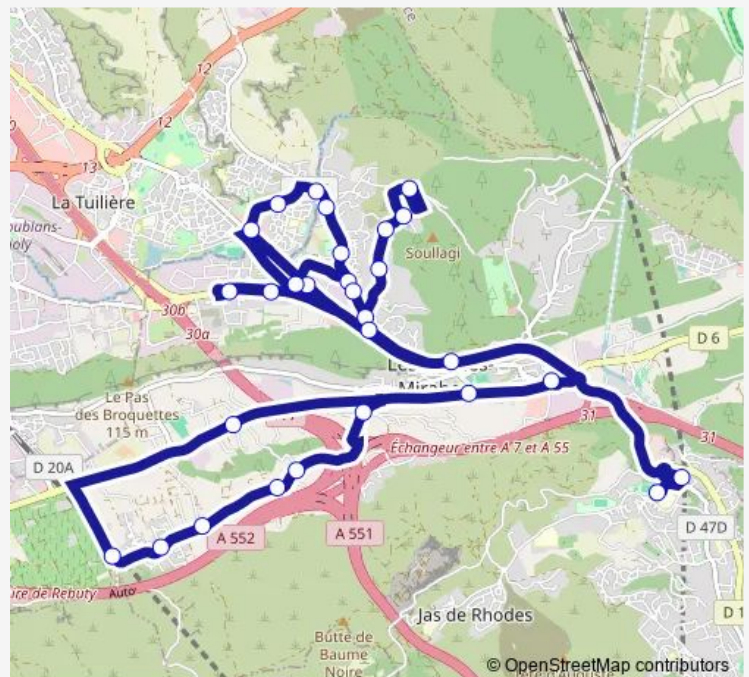

Bus 675 Les Pallières - Monod

[Go to website](#)

Direction

Le Brusq — Ste Elisabeth

10 stops

[Open route schedule](#)

Le Brusq

La Cabassette

Cottage Isabelle

St Christophe

Plan des Pennes

Chemin de la Croix

Culasse

Square de Gaulle - Quai 3

Collège Jacques Monod Nord

Ste Elisabeth

Route schedule

Le Brusq — Ste Elisabeth

Monday 07:30-08:30

Tuesday 07:30-08:30

Wednesday 07:30-08:30

Thursday 07:30-08:30

Friday 07:30-08:30

Saturday —

Sunday —

Route info

Direction: Le Brusq

Stops: 10

Trip Duration: 0 hour 27 min

675 — Les Pallières - Monod

BusMaps