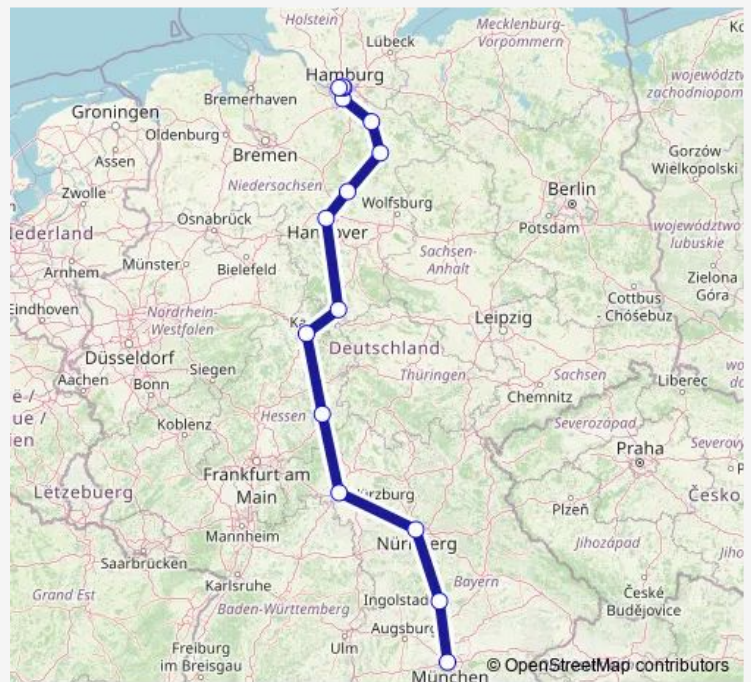

### Route schedule

undefined — undefined

Monday	08:20
Tuesday	08:20
Wednesday	08:20
Thursday	08:20
Friday	08:20
Saturday	08:20
Sunday	08:20

### Route info

Direction:

Stops: 0

Trip Duration: – min

■ ICE 882

## Direction

München Hbf — Kiel Hbf

13 stops

[Open route schedule](#)

München Hbf

Ingolstadt Hbf

Nürnberg Hbf

Würzburg Hbf

Fulda

Kassel-Wilhelmshöhe

Göttingen

Hannover Hbf

Hamburg-Harburg

Hamburg Hbf

Hamburg Dammtor

Neumünster