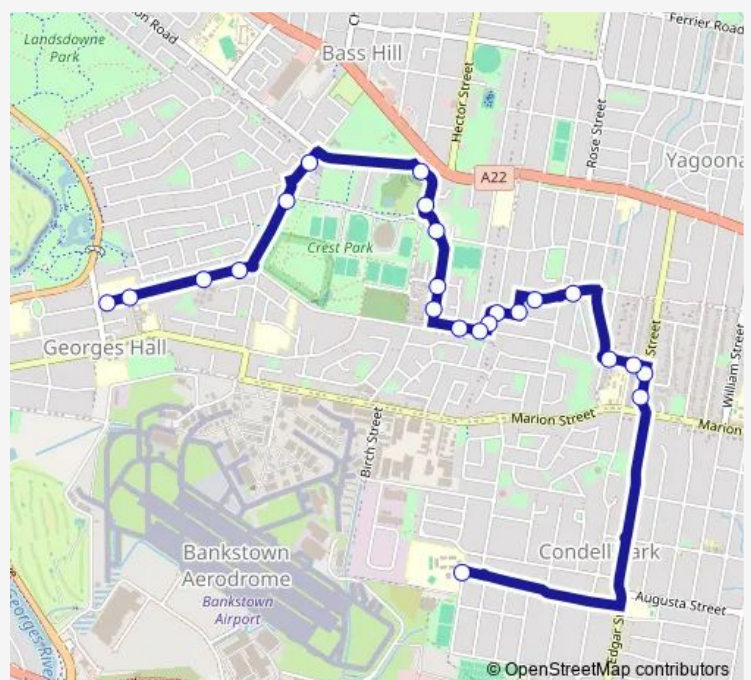

Warringa St Opp Horton St

Warringa St At Waruda St

Georgina St At Suncroft Av

Georgina St Opp Leighdon St

Thornton Av Opp Georgina St

Thornton Av At Sussman Av

Thornton Av Opp Neville St

Carysfield Rd Opp Thornton Av

Carysfield Rd Before Johnston Rd

Crest Community Baptist Church, Rex Rd

The Crest Reserve, Rex Rd

Rex Rd After Bellevue Av

Donington Gardens, Rex Rd

Route schedule

Condell Park High School, Third Av — Rex Rd Opp St Mary Queen Of Heaven Catholic Church

Monday	14:25
Tuesday	14:35
Wednesday	14:55
Thursday	14:55
Friday	14:55
Saturday	—
Sunday	—

Route info

Direction: Condell Park High School, Third Av

Stops: 23

Trip Duration: 0 hour 20 min

S574 — Condell Park High School to Georges Hall