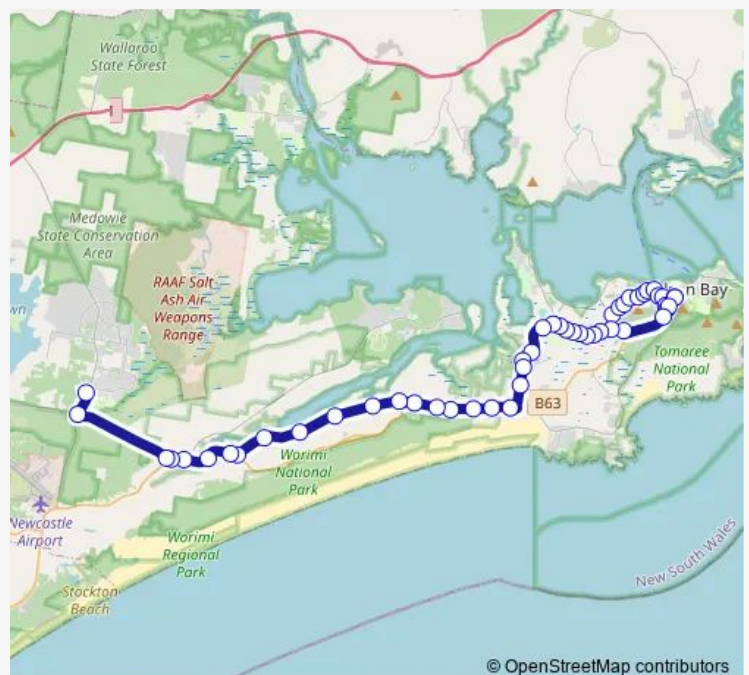

Salamander Way Opp Tomaree Aquatic Centre

St Phillips Christian College, Salamander Way

156 Salamander Way

174a Salamander Way

138 Salamander Way

Route schedule

Oaks Pacific Blue Resort, Bagnall Beach Rd — Catherine Mcauley College, Bus Stop B

Monday 07:35

Tuesday 07:35

Wednesday 07:35

Thursday 07:35

Friday 07:35

Saturday —

Sunday —

Route info

Direction: Oaks Pacific Blue Resort, Bagnall Beach Rd

Stops: 50

Trip Duration: 0 hour 46 min

S574 — Corlette to Catherine Mcauley

118a Salamander Way

Salamander Way Before Horizons Dr

84 Salamander Way

64 Salamander Way

Port Stephens Dr At Estate Dr

Port Stephens Dr Before Diere Point Rd

Port Stephens Dr At Trades Ct

Port Stephens Dr After Innovation Cl

Port Stephens Dr Before Sky Cl

Big Peach, Port Stephens Dr

Nelson Bay Rd After Jessie Rd