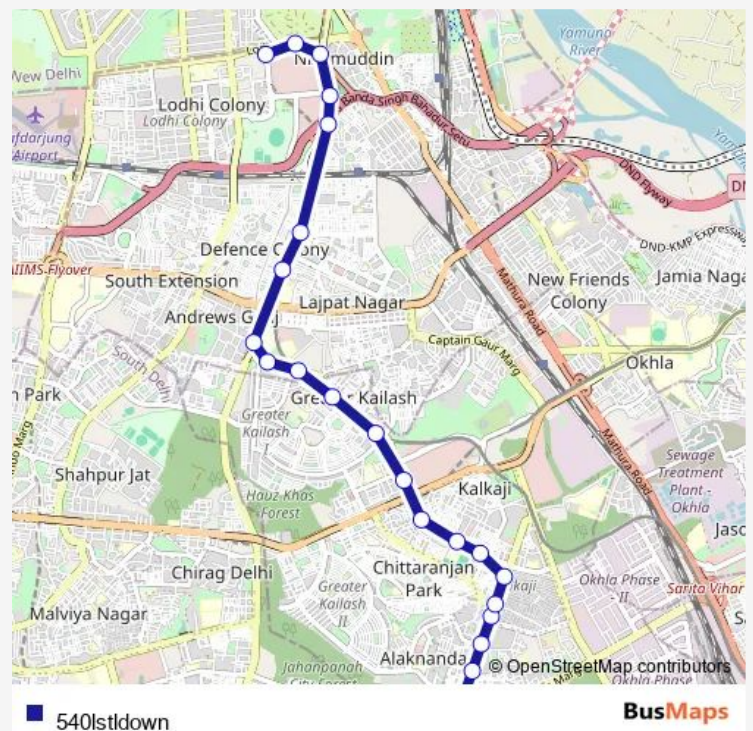

### Route schedule

Tara Apartment — Sunehari Pulla Depot / Jawahar Lal Nehru Stadium Terminal

Monday 19:47-22:29

Tuesday 19:47-22:29

Wednesday 19:47-22:29

Thursday 19:47-22:29

Friday 19:47-22:29

Saturday 19:47-22:29

Sunday 19:47-22:29

### Route info

Direction: Tara Apartment

Stops: 22

Trip Duration: 0 hour 38 min

Sunehari Pulla Depot / Jawahar Lal Nehru Stadium Terminal

540Istldown Bus time schedules and route maps are available in an offline PDF at [busmaps.com](https://busmaps.com). Use the [busmaps.com](https://busmaps.com) website to see live bus times, train schedule or subway schedule, and step-by-step directions for all public transit in Defence Colony