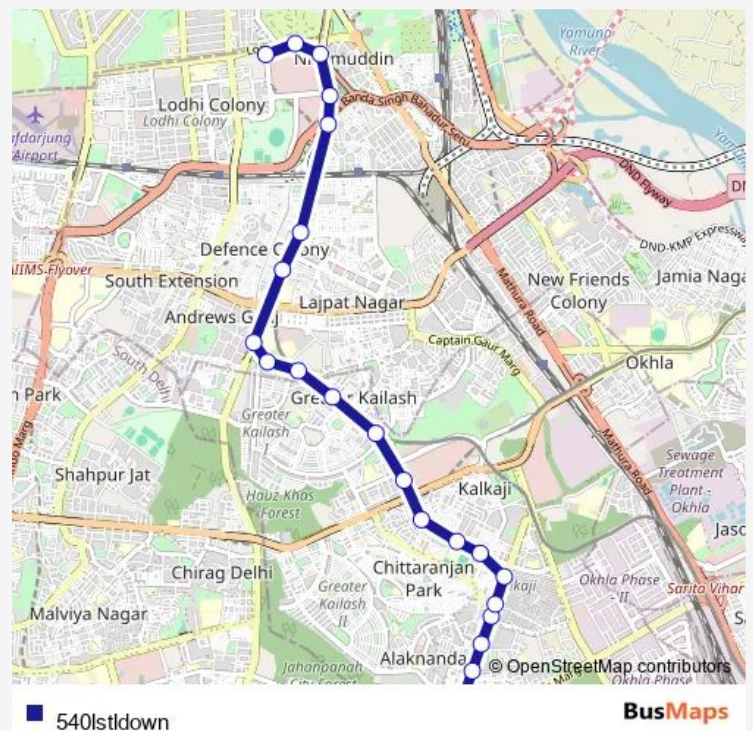

Thursday 19:47-22:29

Friday 19:47-22:29

Saturday 19:47-22:29

Sunday 19:47-22:29

Route info

Direction: Tara Apartment

Stops: 22

Trip Duration: 0 hour 38 min