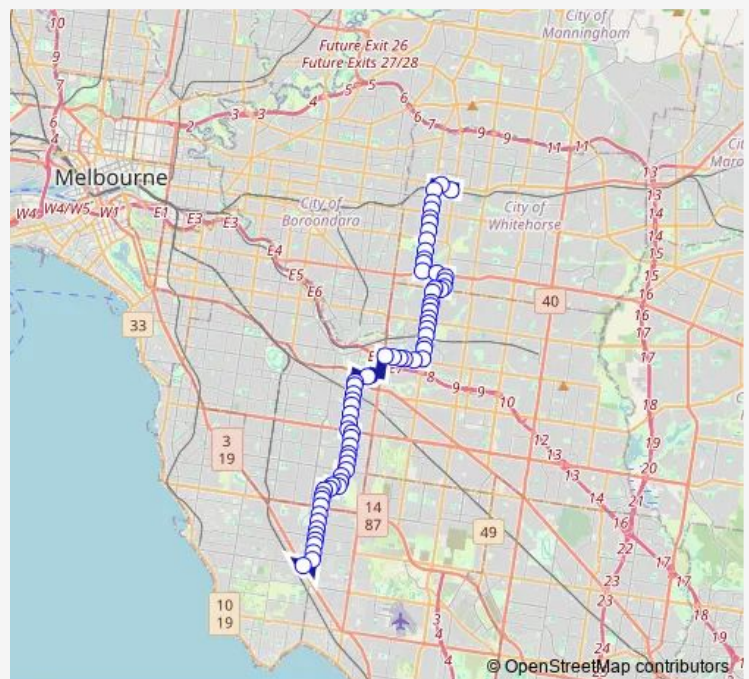

Byron St/Elgar Rd (Box Hill South)

Wattle Park/Elgar Rd (Box Hill)

Cadorna St/Elgar Rd (Box Hill South)

Deakin University/Elgar Rd (Burwood)

Cropley Ct/Elgar Rd (Burwood)

Burwood Hwy/Elgar Rd (Burwood)

Deakin University/Burwood Hwy (Burwood)

Thursday 05:41-21:25

Friday 05:41-21:25

Saturday 07:30-21:00

Sunday 07:55-21:15

Route info

Direction: Box Hill Bus Station/Station St (Box Hill)

Stops: 69

Trip Duration: 1 hour 6 min

Electra Ave/Huntingdale Rd (Mount Waverley)

Jordanville Station/Huntingdale Rd (Mount Waverley)

Imperial Ave/Huntingdale Rd (Mount Waverley)

Melinga Cres/Huntingdale Rd (Chadstone)

Nyrang St/Huntingdale Rd (Chadstone)

Rosemary St/Waverley Rd (Chadstone)

Bosco St/Waverley Rd (Chadstone)

Hiscock St/Waverley Rd (Chadstone)

Murphy St/Waverley Rd (Chadstone)

Warrigal Rd/Waverley Rd (Chadstone)

Chadstone Shopping Centre/Eastern Access Rd (Malvern East)