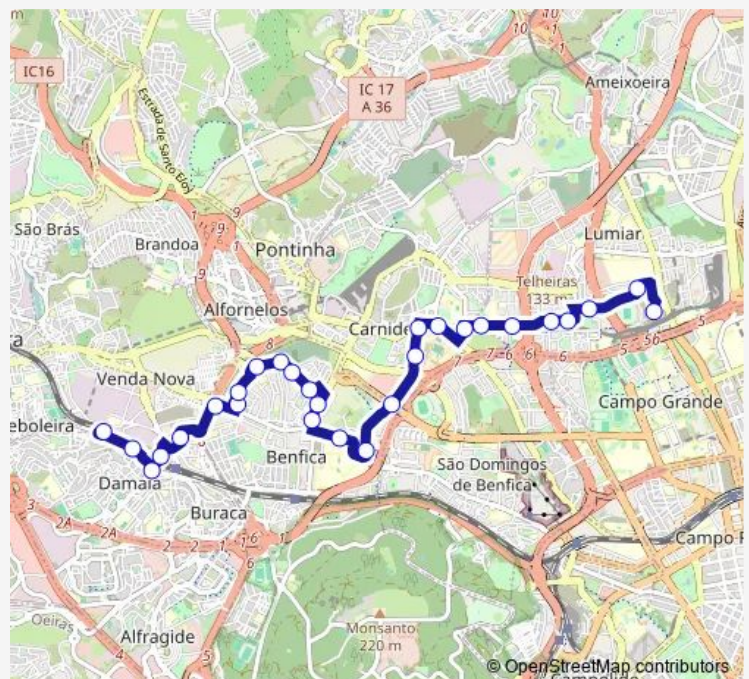

Thursday 00:05-23:48

Friday 00:05-23:48

Saturday 00:05-23:48

Sunday 00:05-23:48

Route info

Direction: Campo Grande (Metro)

Stops: 27

Trip Duration: 0 hour 45 min

Wednesday 00:07-23:49

Thursday 00:07-23:49

Friday 00:07-23:49

Saturday 00:07-23:49

Sunday 00:07-23:49

Route info

Direction: Reboleira (Metro)

Stops: 28