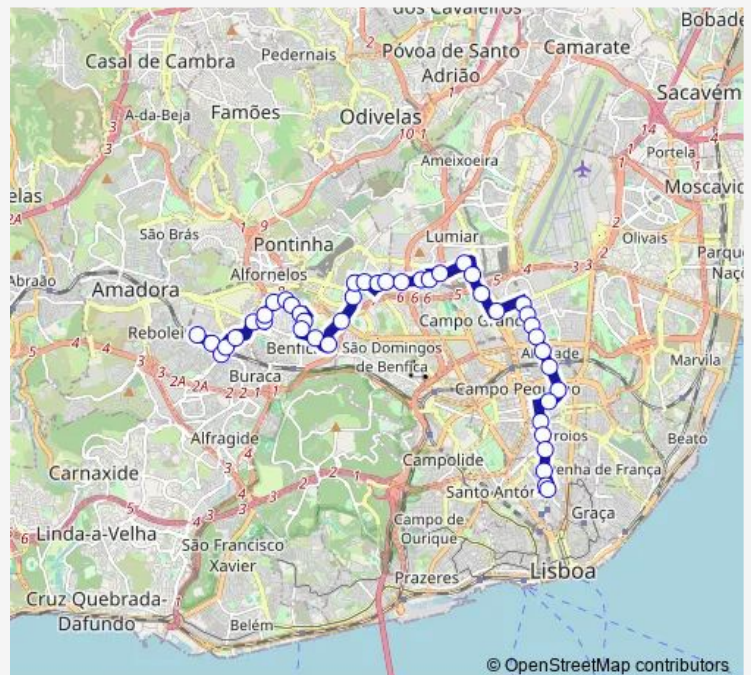

Thursday 06:00-21:05

Friday 06:00-21:05

Saturday 06:00-21:00

Sunday 06:45-21:00

Route info

Direction: Reboleira (Metro)

Stops: 44

Trip Duration: 1 hour 14 min