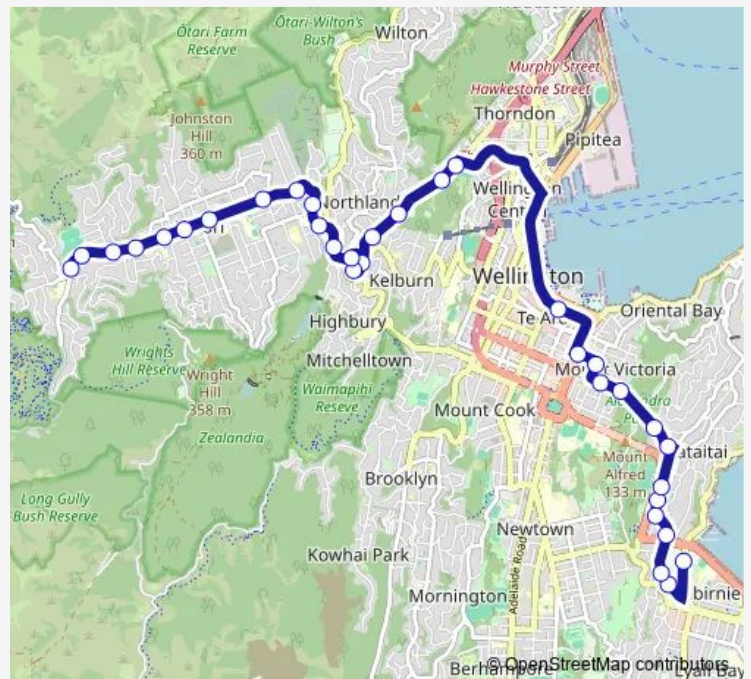

Kilbirnie Crescent at Childers Terrace

Wellington Regional Aquatic Centre (opposite)

Hamilton Road at Wellington Road (near 124)

Kupe Street at Moxham Avenue

Moxham Avenue near Goa Street

Moxham Avenue at Raupo Street (near 88)

Hataitai - Stop A

Waitoa Road at Bus Tunnel (near 73)

Pirie Street (near 106)

Pirie Street at Porritt Avenue (near 66)

Brougham Street at Elizabeth Street

Elizabeth Street at Kent Terrace

Wakefield Street (near 234)

Tinakori Road opposite St Mary Street

Glenmore Street at Botanic Garden

Glenmore Street (opposite 100)

Glenmore Street (near 147)

Glenmore Street (near 177)

Glenmore Street (near 205)

Route schedule

St Patrick's College - Evans Bay Parade — Karori - Karori Road

Monday	15:25
Tuesday	15:25
Wednesday	15:25
Thursday	15:25
Friday	15:25
Saturday	—
Sunday	—

Route info

Direction: St Patrick's College - Evans Bay Parade

Stops: 33

Trip Duration: 0 hour 39 min

767 — St Patrick's College - Hataitai - Mt Victoria - Karori