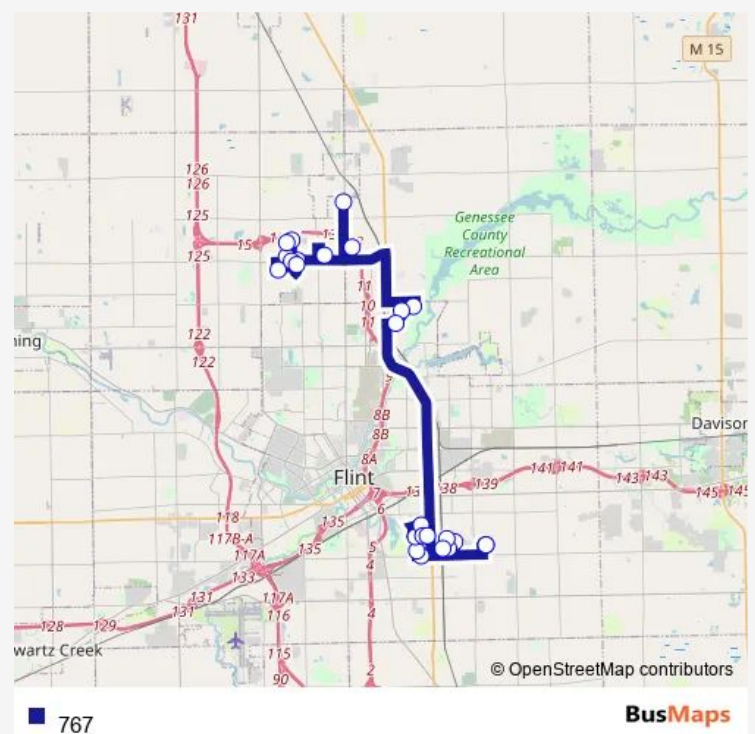

Obrien Rd & Parkton Rd

Flamingo Dr & Hilton Ln

Bates Rd & Stem Ln

Kevin David Dr & Toby Beth Dr

W Coldwater Rd & Afaf St

Bermuda Ln & Daron Pl

Morningside & Pemberton

Jewell Dr & Hillcroft Dr

Webster at Holiday Village Entrance

Burton Glen Academy

Term & Sayre

Stonegate Dr & Herman E Curtis Blvd

Stonegate Dr & Kleinpell St

Lennie & Chambers St

E Atherton Rd & Cherokee Ave (NE Corner)

Dearborn Ave & Algonquin Ave

### Route schedule

Kroger Bus Shelter North Saginaw — Burton Glen Academy

Monday 06:00

Tuesday 06:00

Wednesday 06:00

Thursday 06:00

Friday 06:00

Saturday —

### Route info

Direction: Kroger Bus Shelter North Saginaw

Stops: 25

Trip Duration: 2 hour 0 min

Crestmore Dr & Woodslea Dr

Mohawk Ave & Shawnee Ave

Mohawk Ave & Menominee Ave

Burton Glen Academy