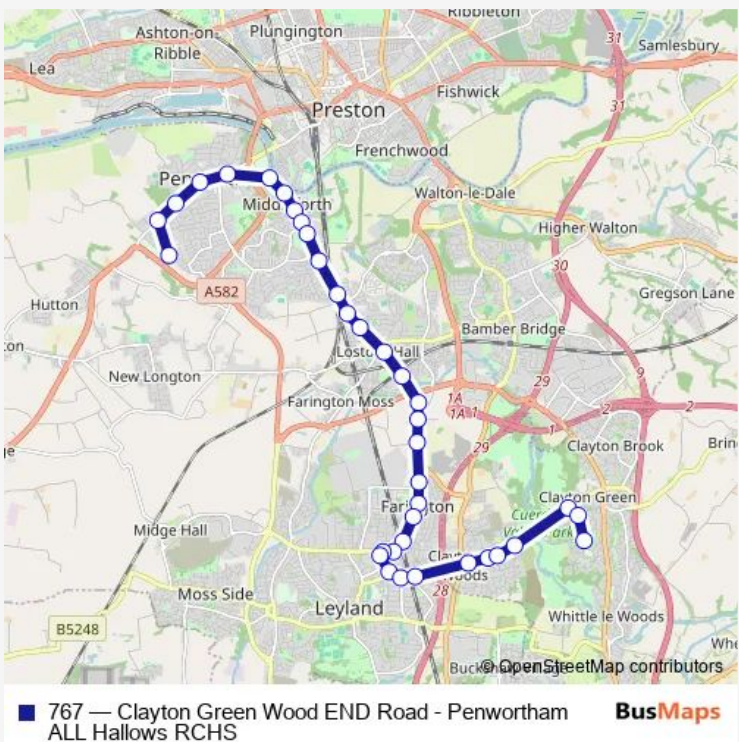

Bus 767 Clayton Green Wood END Road - Penwortham ALL Hallows RCHS

[Go to website](#)

Direction
 All Hallows RCHS — Wood End Rdbt
 36 stops
[Open route schedule](#)

- All Hallows RCHS
- Howick Shops
- Blashaw Lane
- Crookings Lane
- Tesco
- Valley Road
- Riverside Road
- Dove Avenue
- Middleforth Garage
- Factory Lane
- New Lane
- Sumpter Court
- Round Acre
- Firtrees Ave
- Library
- Methodist Church
- Woodcock Farm
- Brook House Farm
- Fowler Lane
- Centurion Way
- Lodge Gates

Route schedule
 All Hallows RCHS — Wood End Rdbt

Monday	15:10
Tuesday	15:10
Wednesday	15:10
Thursday	15:10
Friday	15:10
Saturday	—
Sunday	—

Route info
 Direction: All Hallows RCHS
 Stops: 36
 Trip Duration: 0 hour 40 min

Mill Street

The Railway

Queens Hotel

Northgate

Churchill Way

Methodist Church

Starkie Street

Bent Lane

Wednesday 07:30

Thursday 07:30

Friday 07:30

Saturday —

Sunday —

Route info

Direction: Wood End Rdbt

Stops: 35