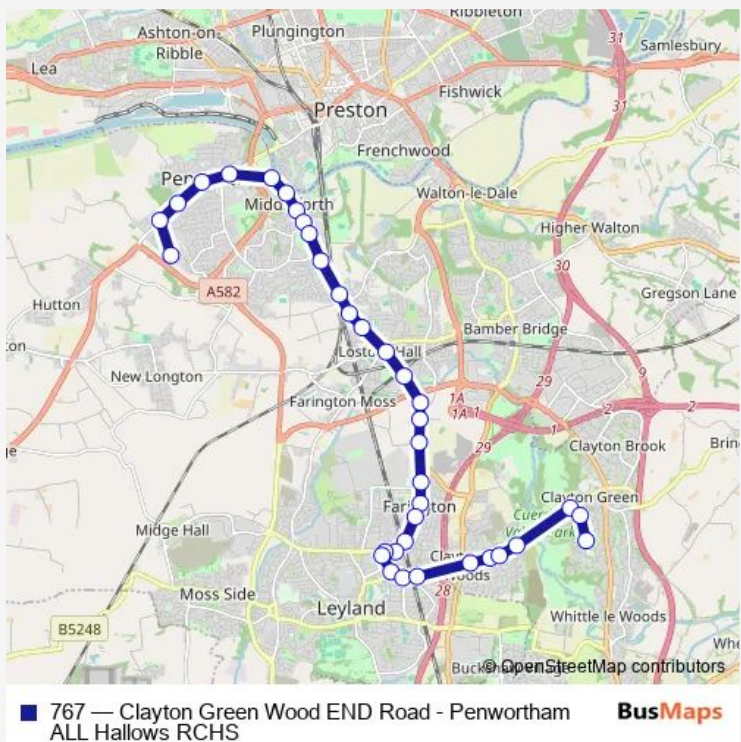

Bus 767 Clayton Green Wood END Road - Penwortham ALL Hallows RCHS

[Go to website](#)

Direction
 All Hallows RCHS — Wood End Rdbt
 36 stops
[Open route schedule](#)

- All Hallows RCHS
- Howick Shops
- Blashaw Lane
- Crookings Lane
- Tesco
- Valley Road
- Riverside Road
- Dove Avenue
- Middleforth Garage
- Factory Lane
- New Lane
- Sumpter Court
- Round Acre
- Firtrees Ave
- Library
- Methodist Church
- Woodcock Farm
- Brook House Farm
- Fowler Lane
- Centurion Way
- Lodge Gates

Route schedule
 All Hallows RCHS — Wood End Rdbt

Monday	15:10
Tuesday	15:10
Wednesday	15:10
Thursday	15:10
Friday	15:10
Saturday	—
Sunday	—

Route info
 Direction: All Hallows RCHS
 Stops: 36
 Trip Duration: 0 hour 40 min

Kent Drive

Bent Bridge

Starkie Street

Methodist Church

Churchill Way

Queens Hotel

The Railway

Mill Street

Wednesday 07:30

Thursday 07:30

Friday 07:30

Saturday —

Sunday —

Route info

Direction: Wood End Rdbt

Stops: 35