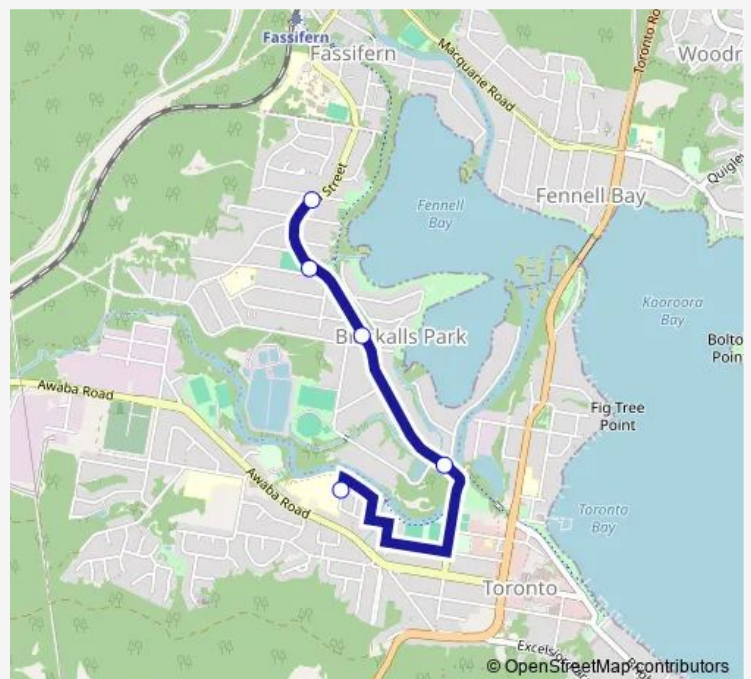

School Bus 6435 Toronto HS to Blackalls Park

[Go to website](#)**Direction**

Toronto High School, Field Av — Fassifern Rd At Reynolds St

5 stops

[Open route schedule](#)

Toronto High School, Field Av

Railway Pde Opp Lake St

South Pde After Faucett St

Fassifern Rd At South Pde

Fassifern Rd At Reynolds St

Route schedule

Toronto High School, Field Av — Fassifern Rd At Reynolds St

Monday 14:27

Tuesday 13:57

Wednesday 14:27

Thursday 14:27

Friday 14:27

Saturday —

Sunday —

Route info

Direction: Toronto High School, Field Av

Stops: 5

Trip Duration: 0 hour 18 min