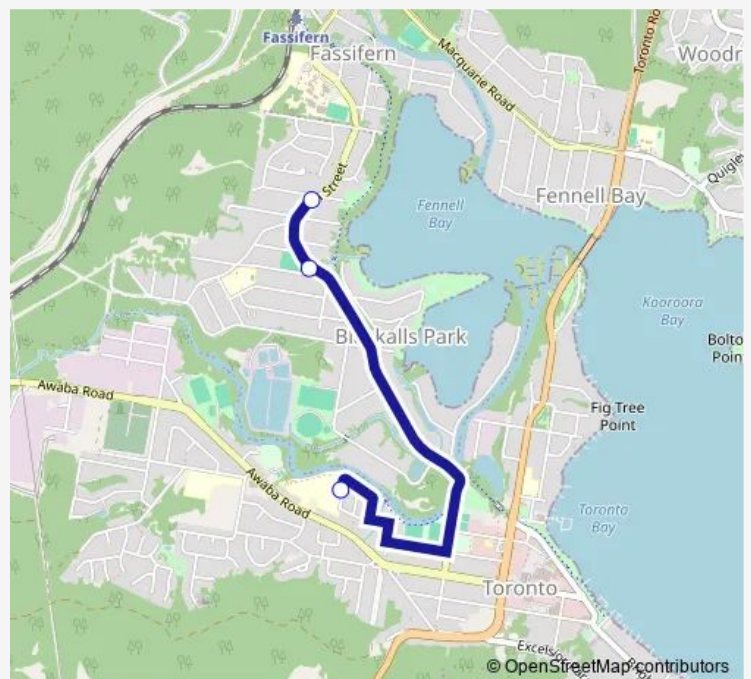

### Direction

Toronto High School, Field Av — Fassifern Rd At Reynolds St

3 stops

[Open route schedule](#)

Toronto High School, Field Av

Fassifern Rd At South Pde

Fassifern Rd At Reynolds St

### Route schedule

Toronto High School, Field Av — Fassifern Rd At Reynolds St

Monday 14:27

Tuesday 14:07

Wednesday 14:27

Thursday 14:27

Friday 14:27

Saturday —

### Route info

Direction: Toronto High School, Field Av

Stops: 3

Trip Duration: 0 hour 18 min

6435 School Bus time schedules and route maps are available in an offline PDF at [busmaps.com](https://busmaps.com). Use the [busmaps.com](https://busmaps.com) website to see live bus times, train schedule or subway schedule, and step-by-step directions for all public transit in Newcastle