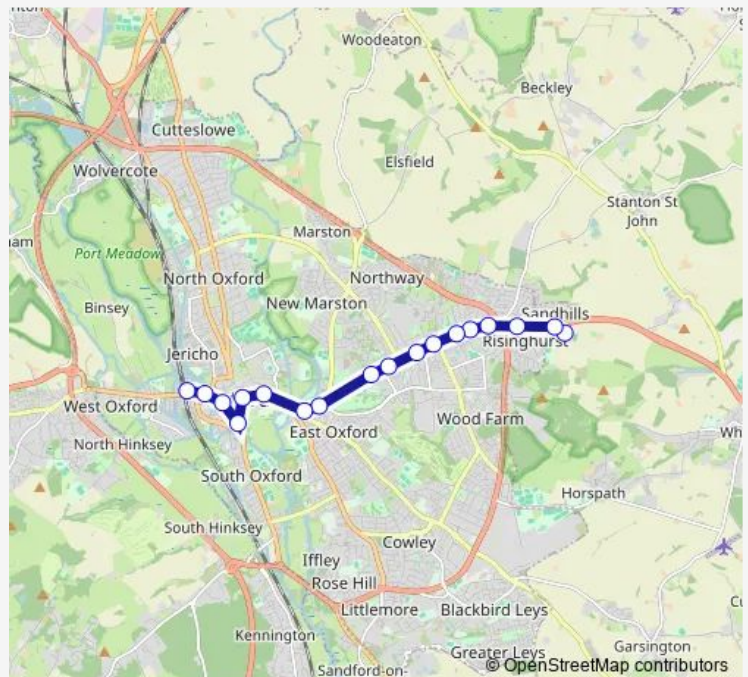

Glebe Street

St Clements Street

Queens Lane

High Street

Speedwell Street

Westgate

Park End Street

Railway Station

Route schedule

Thornhill Park and Ride — Railway Station

Monday —

Tuesday —

Wednesday —

Thursday —

Friday 00:05-02:20

Saturday 00:05-02:20

Sunday —

Route info

Direction: Thornhill Park and Ride

Stops: 18

Trip Duration: 0 hour 31 min

Direction

Railway Station — Thornhill Park and Ride

18 stops

[Open route schedule](#)

Railway Station

Park End Street

Westgate

Speedwell Street

St Aldates

High Street

Queens Lane