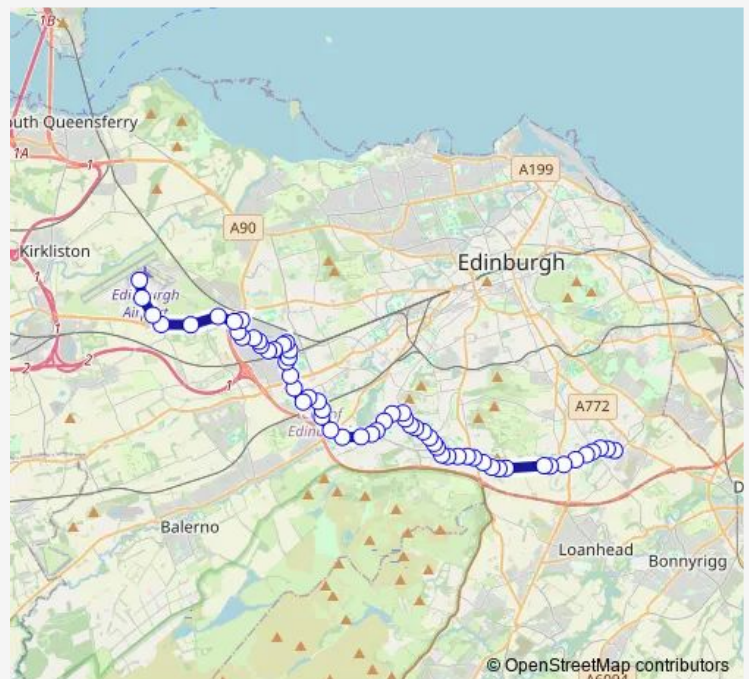

Cockit Hat

Oxgangs Library

Oxgangs Avenue

Route schedule

Burndale Place — Airport

Monday 03:04

Tuesday 03:04

Wednesday 03:04

Thursday 03:04

Friday 03:04

Saturday 03:04

Sunday 03:04

Route info

Direction: Burndale Place

Stops: 60

Trip Duration: 0 hour 47 min

 N400

Oxgangs Terrace

Colinton Mains Road

Colinton Mains Loan

Oxgangs Primary School

Firrhill High School

Elliot Road

Redford Barracks