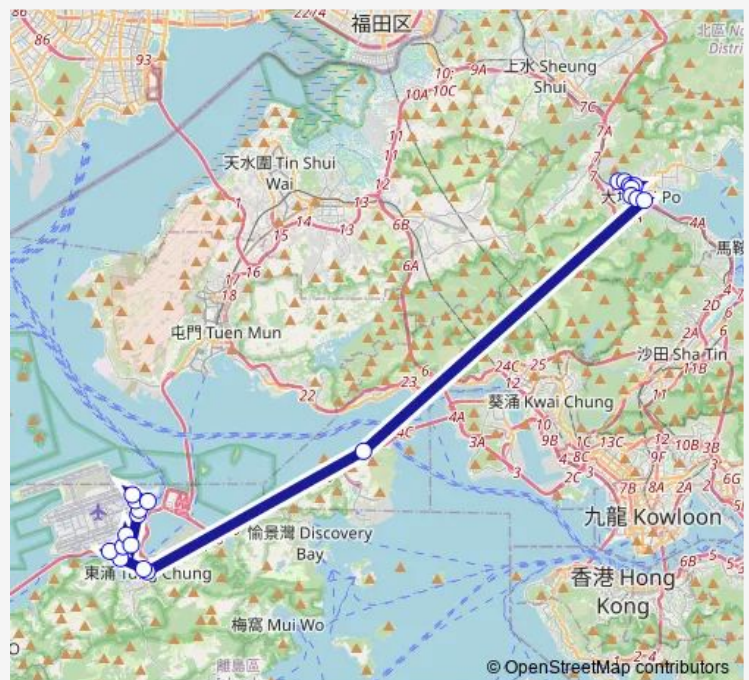

Monday 05:15-23:45

Tuesday 05:15-23:45

Wednesday 05:15-23:45

Thursday 05:15-23:45

Friday 05:15-23:45

Saturday 05:15-23:45

Sunday 05:15-23:45

Route info

Direction: [Kmb+Ctb] TAI PO TAU BUS Terminus/
Tai PO Tau[[Lwb] TAI PO TAU BUS Terminus

Stops: 21

Trip Duration: 1 hour 22 min

[Ctb] Tung Chung Crescent, Shun Tung Road[[Lwb] Tung Chung Crescent

[Ctb] Chek LAP KOK South Road[[Lwb] Chek LAP KOK South Road[[Nlb] Chek LAP KOK South Road