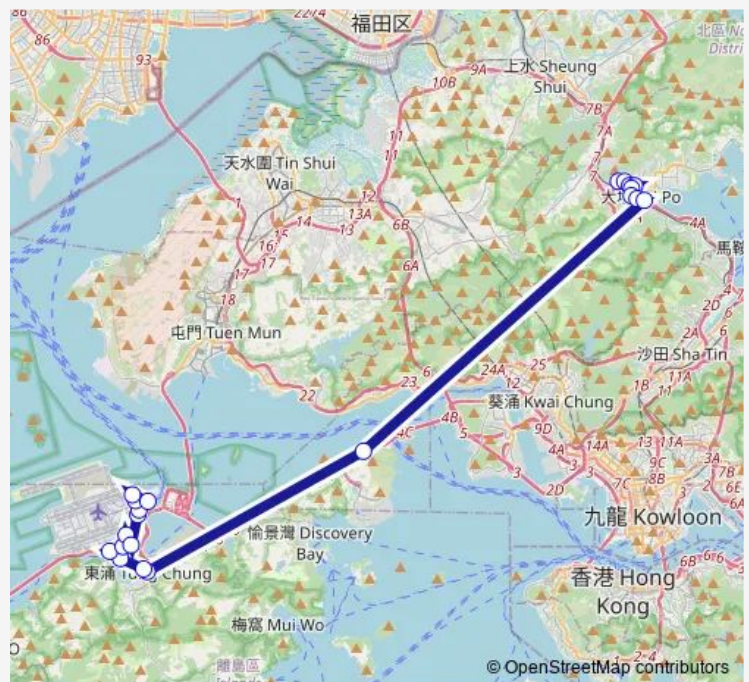

[Ctb] Tung Chung Fire Station, Shun Tung Road[[Lwb] Tung Chung Fire Station[[Nlb] Tung Chung Fire Station

[Ctb] Tung Chung Crescent, Shun Tung Road[[Lwb] Tung Chung Crescent

Route schedule

[Kmb+Ctb] TAI PO TAU BUS Terminus/
Tai PO Tau[[Lwb] TAI PO TAU BUS Terminus — [Ctb] Skycity[[Lwb] Skycity BUS Terminus[[Nlb] Skycity Transport Terminal

Monday	05:15-23:45
Tuesday	05:15-23:45
Wednesday	05:15-23:45
Thursday	05:15-23:45
Friday	05:15-23:45
Saturday	05:15-23:45
Sunday	05:15-23:45

Route info

Direction: [Kmb+Ctb] TAI PO TAU BUS Terminus/
Tai PO Tau[[Lwb] TAI PO TAU BUS Terminus

Stops: 21

Trip Duration: 1 hour 19 min

■ E41 — TAI PO TAU - Skycity

[Ctb] Chek LAP KOK South Road[[Lwb] Chek LAP KOK South Road][Nlb] Chek LAP KOK South Road

[Ctb] Airport Freight Forwarding Centre, Chun WAN Road[[Lwb] Chun WAN Road North][Nlb] Airport Freight Forwarding Centre