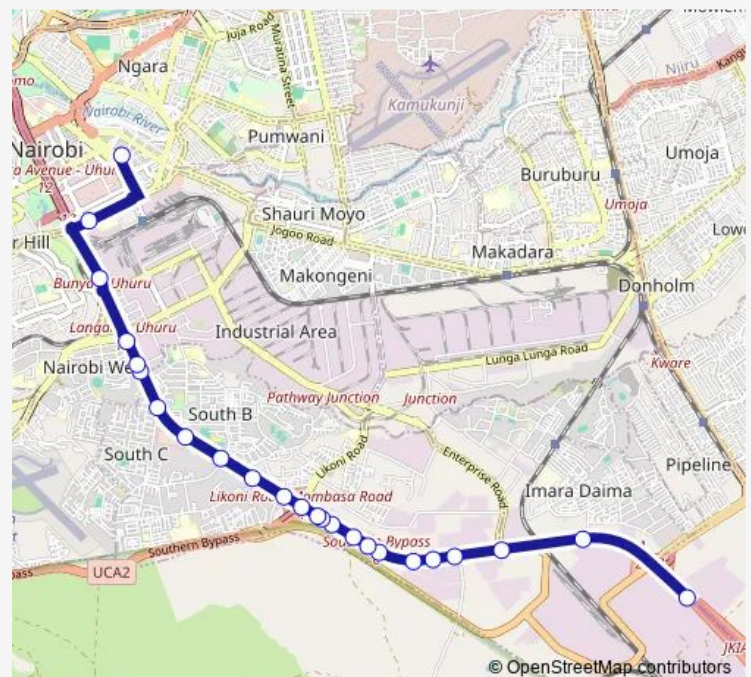

Thursday 06:00

Friday 06:00

Saturday 06:00

Sunday 06:00

Route info

Direction: Commercial

Stops: 28

Trip Duration: 0 hour 38 min

■ 33C — Commercial-Jogoo Road-Pipeline-Cabanas

Imara Daima

Doshi

Taj Mall Interchange

Transami

Kitindo

Kobil

Cabanas

Wednesday 06:00

Thursday 06:00

Friday 06:00

Saturday 06:00

Sunday 06:00

Route info

Direction: Cabanas

Stops: 24