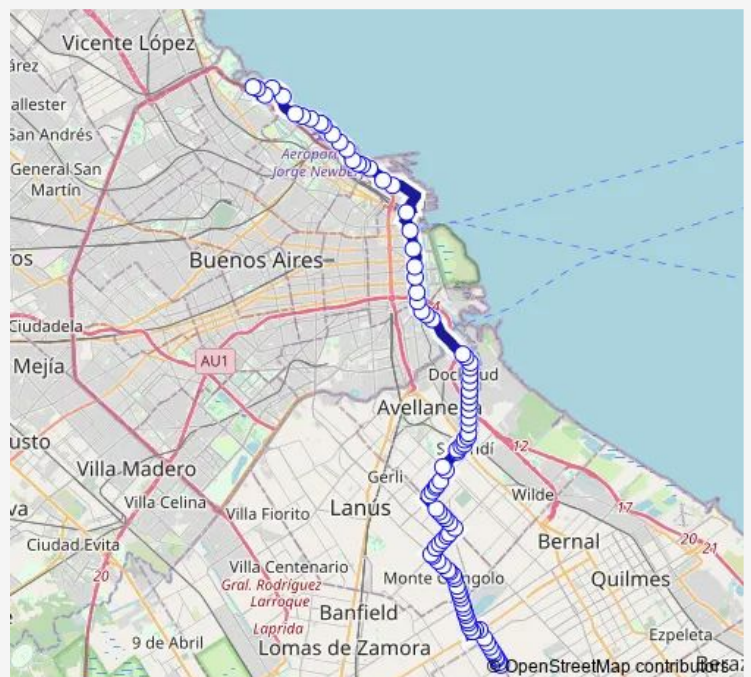

### Route schedule

Avenida Teniente General Donato Álvarez 1057 — Calle Interna Pabell?N 3 C.U.

Monday	00:58-23:27
Tuesday	00:58-23:27
Wednesday	00:58-23:27
Thursday	00:58-23:27
Friday	00:58-23:27
Saturday	00:58-23:27
Sunday	00:58-23:27

### Route info

Direction: Avenida Teniente General Donato Álvarez 1057

Stops: 97

Trip Duration: 1 hour 31 min

33C — Jnamba033

BusMaps

Calle General Pinto 5102-5500

Calle General Pinto 5140-5500