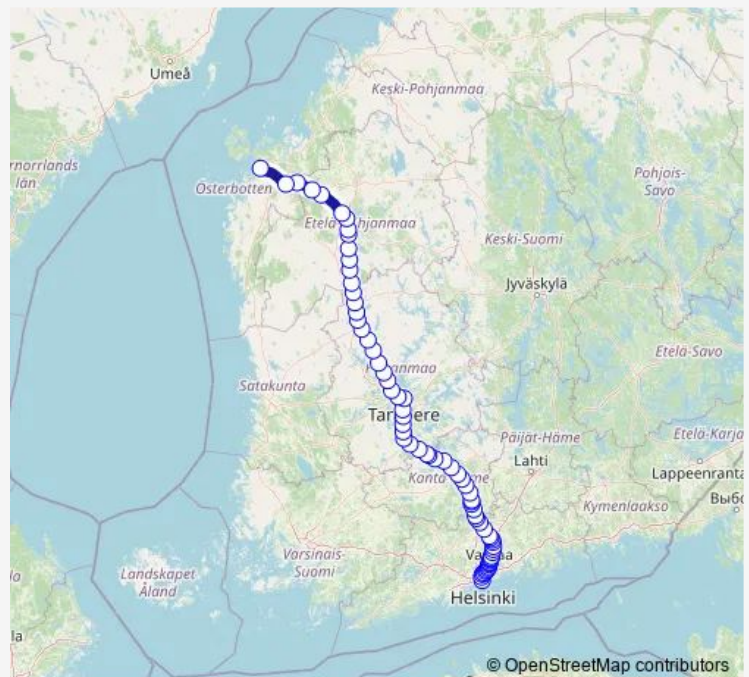

Thursday 09:24

Friday 09:24

Saturday 09:24

Sunday 09:24

Route info

Direction: Helsinki

Stops: 72

Trip Duration: 3 hour 58 min