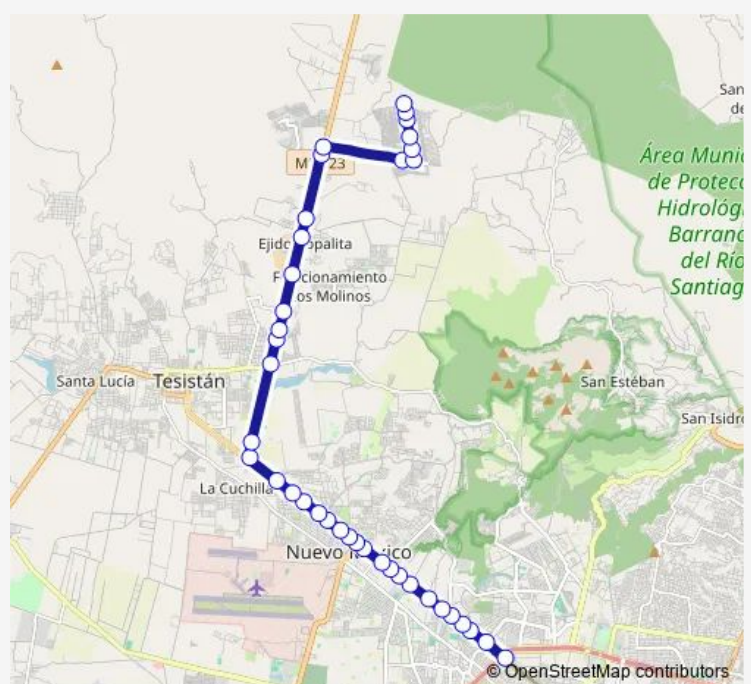

Thursday 00:00

Friday 00:00

Saturday 00:00

Sunday 00:00

Route info

Direction: Periférico Ote.

Stops: 38

Trip Duration: 1 hour 4 min

Puerta del Llano

Camino a Copalita

Amaranto

Amaranto 1

Capistrano

Los Molinos

25 de Mayo

Ejido Copalita

Monday 00:00

Tuesday 00:00

Wednesday 00:00

Thursday 00:00

Friday 00:00

Saturday 00:00

Sunday 00:00

Route info

Direction: Valle de Miranda

Stops: 35

Trip Duration: 1 hour 3 min

Atotonilco

Guadalajara

Eco Park

Av. Federalistas

Los Robles