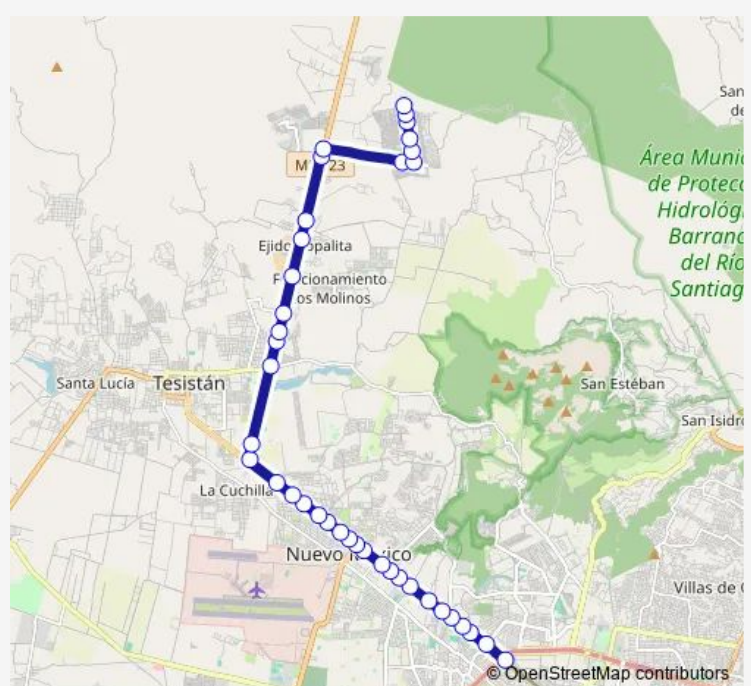

Thursday 00:00

Friday 00:00

Saturday 00:00

Sunday 00:00

Route info

Direction: Periférico Ote.

Stops: 38

Trip Duration: 1 hour 4 min

Puerta del Llano

Camino a Copalita

Amaranto

Amaranto 1

Capistrano

Los Molinos

25 de Mayo

Ejido Copalita

Monday 00:00

Tuesday 00:00

Wednesday 00:00

Thursday 00:00

Friday 00:00

Saturday 00:00

Sunday 00:00

Route info

Direction: Valle de Miranda

Stops: 35

Trip Duration: 1 hour 3 min

Atotonilco

Guadalajara

Eco Park

Av. Federalistas

Los Robles