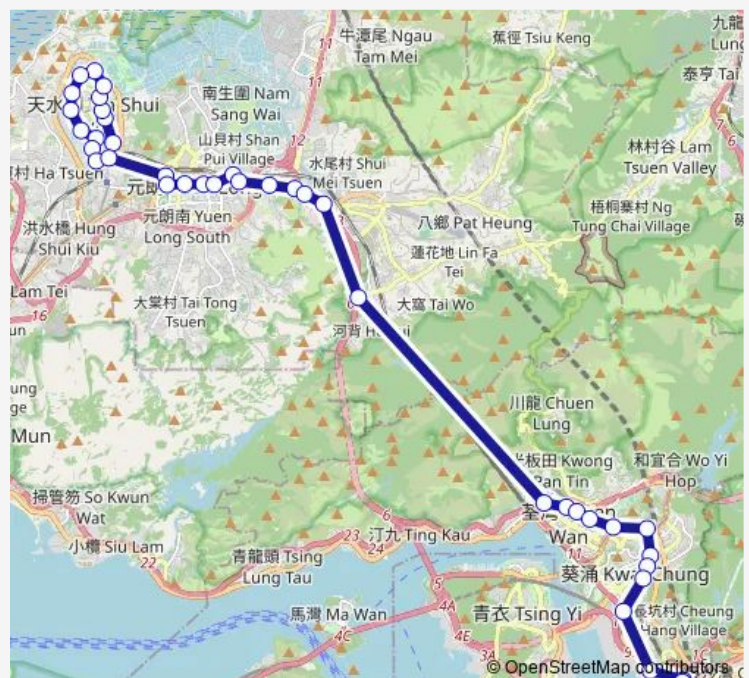

### Route schedule

[Kmb] TIN TSZ BUS Terminus[[Nlb] TIN Shui WAI (TIN TSZ Estate) — [Kmb+Ctb] MEI FOO BUS Terminus/<Br>Mei Foo[[Kmb] MEI FOO BUS Terminus

Monday	00:00-03:20
Tuesday	00:00-03:20
Wednesday	00:00-03:20
Thursday	00:00-03:20
Friday	00:00-03:20
Saturday	00:00-03:20
Sunday	00:00-03:20

### Route info

Direction: [Kmb] TIN TSZ BUS Terminus[[Nlb] TIN Shui WAI (TIN TSZ Estate)

Stops: 39

Trip Duration: 1 hour 26 min

N269 — TIN TSZ - MEI Foo

[Ctb] YIU Shing House TIN YIU Estate, TIN WU Road[[Kmb] YIU Shing House TIN YIU Estate][Lrtfeeder] YIU Shing House, TIN YIU Estate[[Lwb] YIU Shing House TIN YIU Estate][Nlb] YIU Shing House, TIN YIU Estate