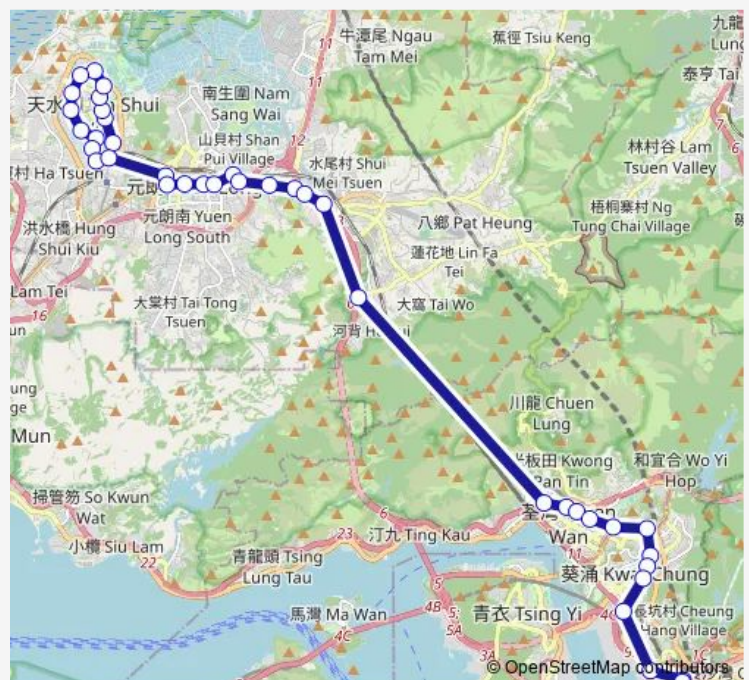

Route schedule

[Kmb] TIN TSZ BUS Terminus[[Nlb] TIN Shui WAI (TIN TSZ Estate) — [Kmb+Ctb] MEI FOO BUS Terminus/
Mei Foo[[Kmb] MEI FOO BUS Terminus

Monday	00:00-03:20
Tuesday	00:00-03:20
Wednesday	00:00-03:20
Thursday	00:00-03:20
Friday	00:00-03:20
Saturday	00:00-03:20
Sunday	00:00-03:20

Route info

Direction: [Kmb] TIN TSZ BUS Terminus[[Nlb] TIN Shui WAI (TIN TSZ Estate)

Stops: 39

Trip Duration: 1 hour 29 min

■ N269 — TIN TSZ - MEI Foo

[Ctb] YIU Shing House TIN YIU Estate, TIN WU Road[[Kmb] YIU Shing House TIN YIU Estate][Lrtfeeder] YIU Shing House, TIN YIU Estate[[Lwb] YIU Shing House TIN YIU Estate][Nlb] YIU Shing House, TIN YIU Estate