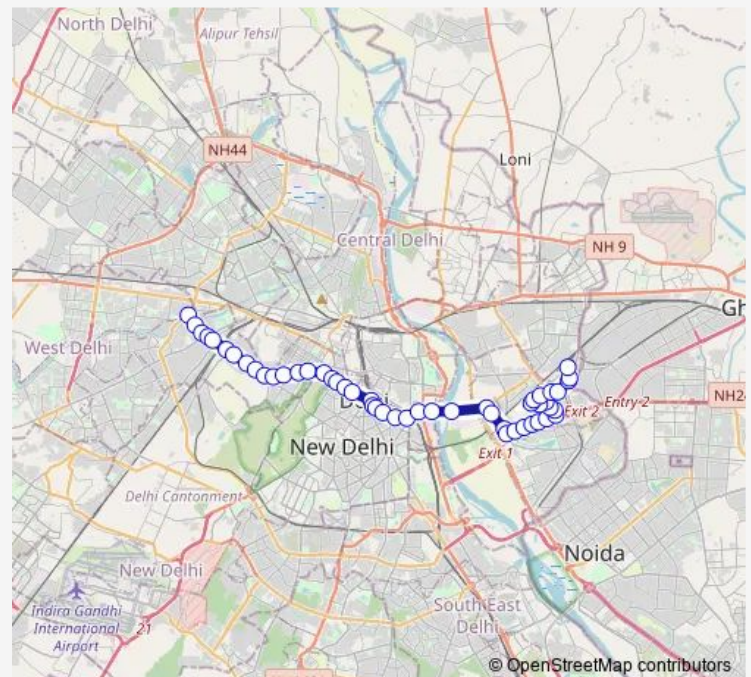

Super Bazar

Statesman House

Barakhamba Metro Station

Route schedule

Punjabi Bagh Terminal — Isbt Anand Vihar

Monday 05:27-21:10

Tuesday 05:27-21:10

Wednesday 05:27-21:10

Thursday 05:27-21:10

Friday 05:27-21:10

Saturday 05:27-21:10

Sunday 05:27-21:10

Route info

Direction: Punjabi Bagh Terminal

Stops: 49

Trip Duration: 1 hour 33 min