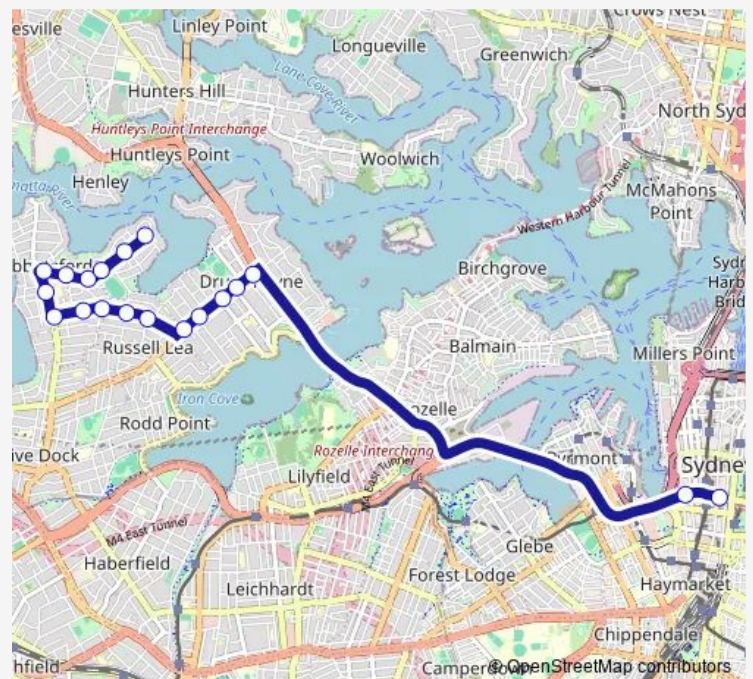

Blackwall Point Rd Opp Parkview Rd

Blackwall Point Rd Opp Withers St

Chiswick Shops, Blackwall Point Rd

Route schedule

Town Hall Station, Park St, Stand K — Chiswick Shops, Blackwall Point Rd

Monday 17:25-17:49

Tuesday 17:25-17:49

Wednesday 17:25-17:49

Thursday 17:25-17:49

Friday 17:25-17:49

Saturday —

Sunday —

Route info

Direction: Town Hall Station, Park St, Stand K

Stops: 19

Trip Duration: 0 hour 30 min

504X Bus time schedules and route maps are available in an offline PDF at busmaps.com. Use the busmaps.com website to see live bus times, train schedule or subway schedule, and step-by-step directions for all public transit in Sydney