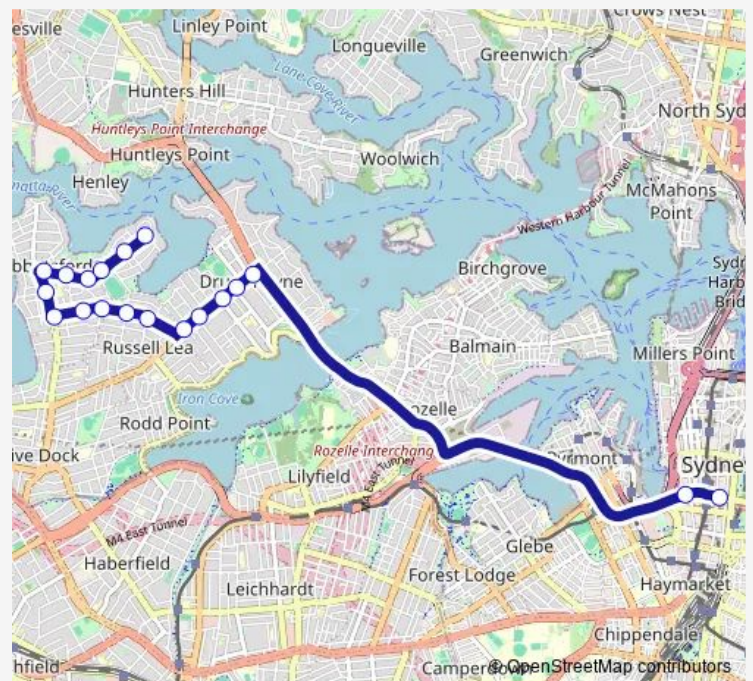

Blackwall Point Rd Opp Parkview Rd

Blackwall Point Rd Opp Withers St

Chiswick Shops, Blackwall Point Rd

Route schedule

Town Hall Station, Park St, Stand K — Chiswick Shops, Blackwall Point Rd

Monday 17:25-17:49

Tuesday 17:25-17:49

Wednesday 17:25-17:49

Thursday 17:25-17:49

Friday 17:25-17:49

Saturday —

Sunday —

Route info

Direction: Town Hall Station, Park St, Stand K

Stops: 19

Trip Duration: 0 hour 29 min

504x — City Town Hall to Chiswick (Express Service)

504x Bus time schedules and route maps are available in an offline PDF at busmaps.com. Use the busmaps.com website to see live bus times, train schedule or subway schedule, and step-by-step directions for all public transit in Sydney