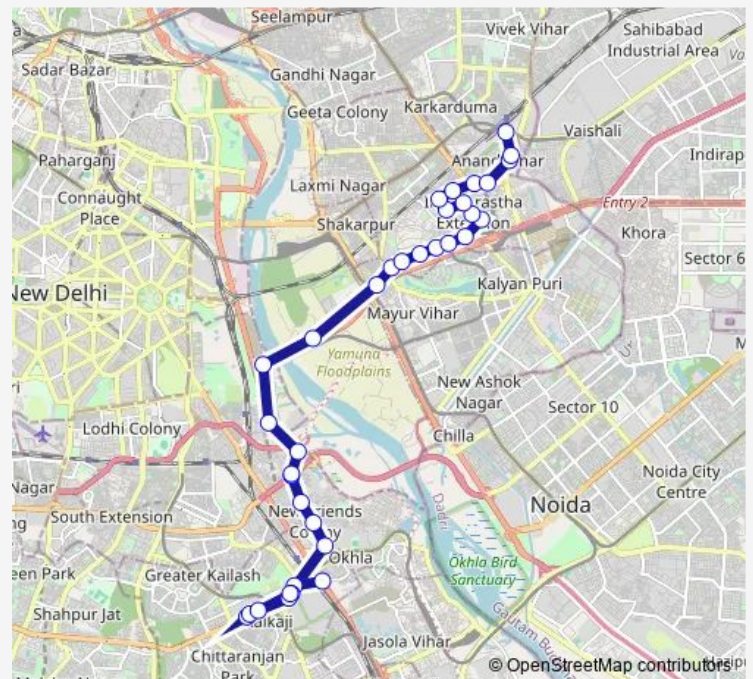

Mother Dairy Crossing

Dharma Apartment

Govt Model School / Ambedkar Park

Route schedule

Sukhdev Vihar Depot — Anand Vihar Isbt Terminal

Monday 05:06-20:31

Tuesday 05:06-20:31

Wednesday 05:06-20:31

Thursday 05:06-20:31

Friday 05:06-20:31

Saturday 05:06-20:31

Sunday 05:06-20:31

Route info

Direction: Sukhdev Vihar Depot

Stops: 35

Trip Duration: 1 hour 16 min