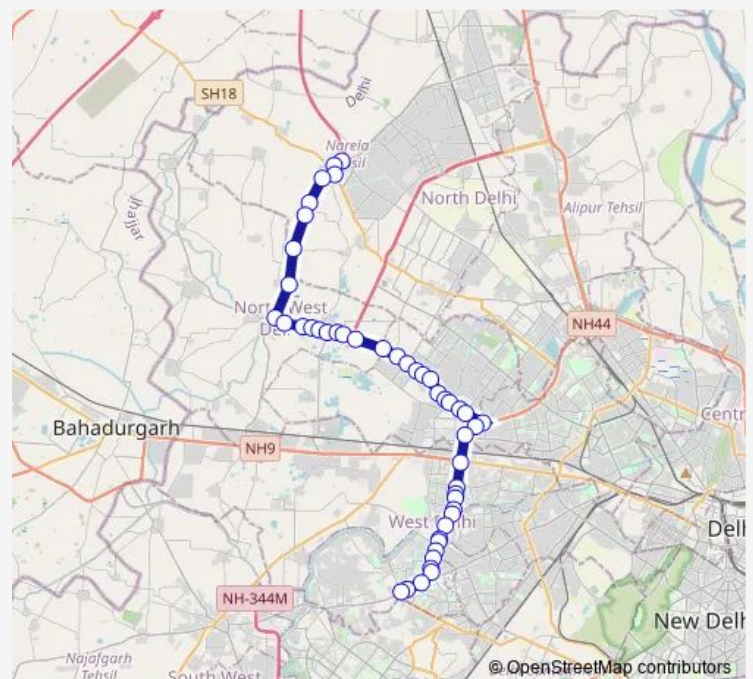

### Route schedule

Bawana Village — Uttam Nagar Terminal

Monday 10:20-16:00

Tuesday 10:20-16:00

Wednesday 10:20-16:00

Thursday 10:20-16:00

Friday 10:20-16:00

Saturday 10:20-16:00

### Route info

Direction: Bawana Village

Stops: 47

Trip Duration: 1 hour 52 min

■ 972aup

BusMaps

Pooth Kalan

Brahm shakti hospital