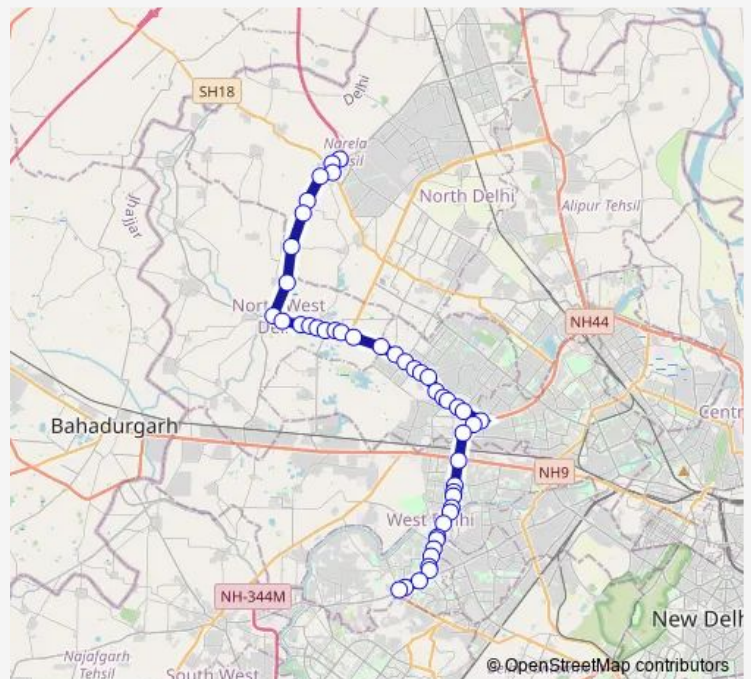

Begumpur

Rohini Sec-21

Rohini Sec 20/21 More

Route schedule

Bawana Village — Uttam Nagar Terminal

Monday 10:20-16:00

Tuesday 10:20-16:00

Wednesday 10:20-16:00

Thursday 10:20-16:00

Friday 10:20-16:00

Saturday 10:20-16:00

Sunday 10:20-16:00

Route info

Direction: Bawana Village

Stops: 47

Trip Duration: 1 hour 52 min

■ 972aup

BusMaps

Pooth Kalan

Brahm shakti hospital

Krishna Vihar

Buddh vihar

Mangol Puri Y Block

Mangol Pur Khurd