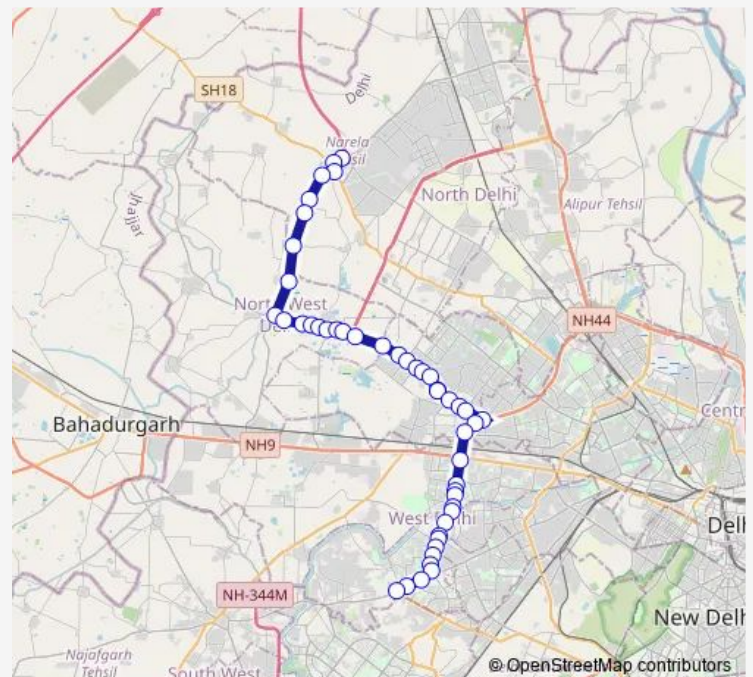

### Route schedule

Bawana Soap Factory — Uttam Nagar Terminal

Monday 07:00-18:30

Tuesday 07:00-18:30

Wednesday 07:00-18:30

Thursday 07:00-18:30

Friday 07:00-18:30

Saturday 07:00-18:30

### Route info

Direction: Bawana Soap Factory

Stops: 47

Trip Duration: 1 hour 54 min

■ 972aup

BusMaps

Pooth Kalan

Brahm Shakti Hospital