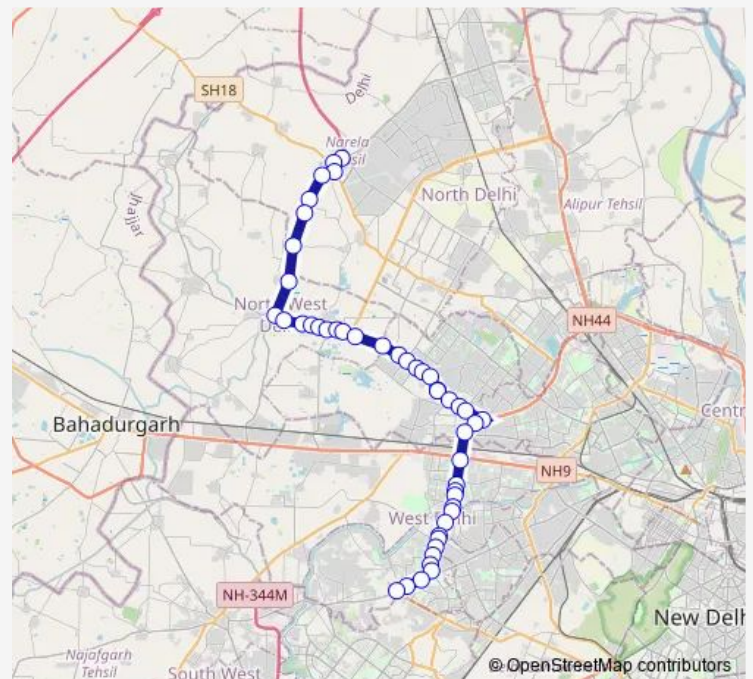

Begum Pur (Kanjhawala Road)

Rohini Sec-21

Poothkalan

Route schedule

Bawana Soap Factory — Uttam Nagar Terminal

Monday 07:00-18:30

Tuesday 07:00-18:30

Wednesday 07:00-18:30

Thursday 07:00-18:30

Friday 07:00-18:30

Saturday 07:00-18:30

Sunday 07:00-18:30

Route info

Direction: Bawana Soap Factory

Stops: 47

Trip Duration: 1 hour 54 min