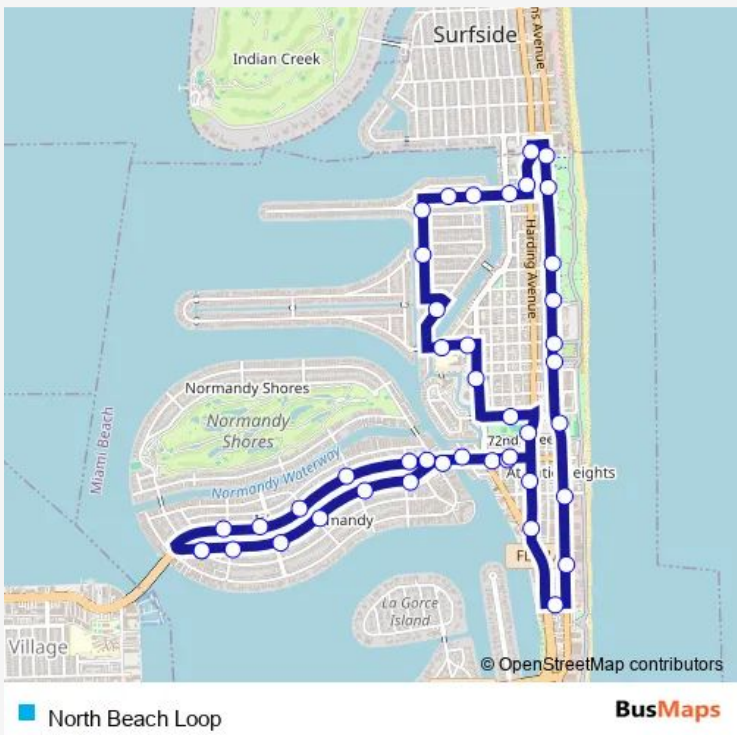

Bus North Beach Loop

[Go to website](#)

Direction
 71st Street and Biarritz Drive — 71st Street and Biarritz Drive

43 stops

[Open route schedule](#)

- 71st Street and Biarritz Drive
- 71st Street and Rue Granville
- 71st Street and Trouville Esplanade
- 71st Street and Rue Bordeaux Drive
- 71st Street and Rue Notre Dame
- 71st Street and Rue Versailles Drive
- 71st Street and Bay Drive
- 71st Street and Indian Creek Drive
- 71st Street and Byron Avenue
- Abbott Avenue and 69th Street
- Abbott Avenue and Indian Creek Drive
- 65th Street and Allison Park
- Collins Avenue and 67th Street
- Collins Avenue and 69th Street
- Collins Avenue and 72nd Street
- Collins Avenue and 76th Street
- Collins Avenue and 77th Street
- Collins Avenue and 79th Street
- Collins Avenue and 81st Street
- Collins Avenue and 85th Street
- Collins Avenue and 87th Street

Route schedule
 71st Street and Biarritz Drive — 71st Street and Biarritz Drive

Monday	08:00-22:55
Tuesday	08:00-22:55
Wednesday	08:00-22:55
Thursday	08:00-22:55
Friday	08:00-22:55
Saturday	08:00-22:55
Sunday	08:00-22:55

Route info

Direction: 71st Street and Biarritz Drive

Stops: 43

Trip Duration: 0 hour 50 min

Harding Avenue and 87th Street

Harding Avenue and 85th Street

85th Street and Byron Avenue

85th Street and Crespi Boulevard

85 Street and Crespi Blvd

Hawthorne Avenue and 84 Street

Hawthorne Avenue and 81st Street

Crespi Blvd @ Crespi Park

77 Street and Tatum Waterway Dr

77 Street and Dickens Avenue

Dickens Avenue and 75th Street