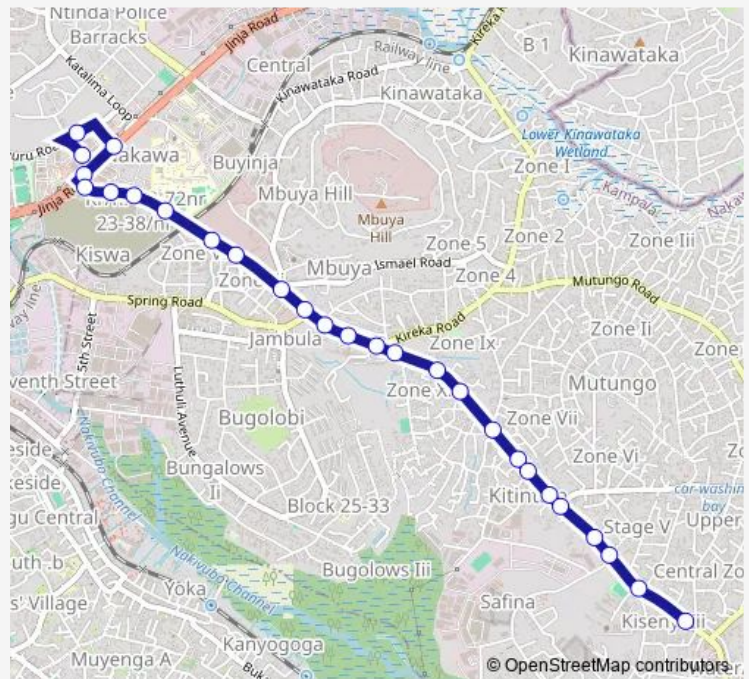

Thursday 06:30-19:00

Friday 06:30-19:00

Saturday 06:30-19:00

Sunday 06:30-19:00

Route info

Direction: Nakawa Taxi

Stops: 27

Trip Duration: 0 hour 28 min