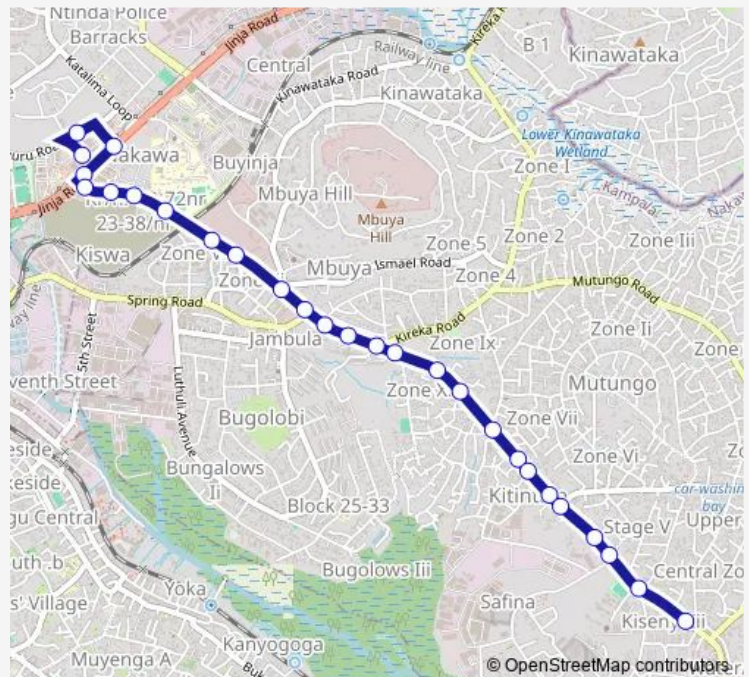

Bus KA134 Luzira Stage-Nakawa Taxi Park

[Go to website](#)

Direction

Nakawa Taxi — Luzira Stage

27 stops

[Open route schedule](#)

Nakawa Taxi

Nakawa Market (Naguru Rd)

Utoda Nakawa

Nakawa Taxi

Total - Nakawa Business Park

Ura

Uganda Institute of Information

Mubs Nakawa

Landmark Apartments - Akamwesi Hostel

Betsam Students Hostel

Ministry of Defence Headquarters

Bugolobi Junction

Portbell Rd - Solent Ave Jct

Silver Springs Hotel

Kobil (Bugolobi)

Gaz Fuel Station (Bugolobi)

Kitintale Mosque

Tafina Complex

Kitintale Stage

Declouds

Kitintale Presbyterian

Route schedule

Nakawa Taxi — Luzira Stage

Monday 06:30-19:00

Tuesday 06:30-19:00

Wednesday 06:30-19:00

Thursday 06:30-19:00

Friday 06:30-19:00

Saturday 06:30-19:00

Sunday 06:30-19:00

Route info

Direction: Nakawa Taxi

Stops: 27

Trip Duration: 0 hour 30 min

KA134 — Luzira Stage-Nakawa Taxi Park