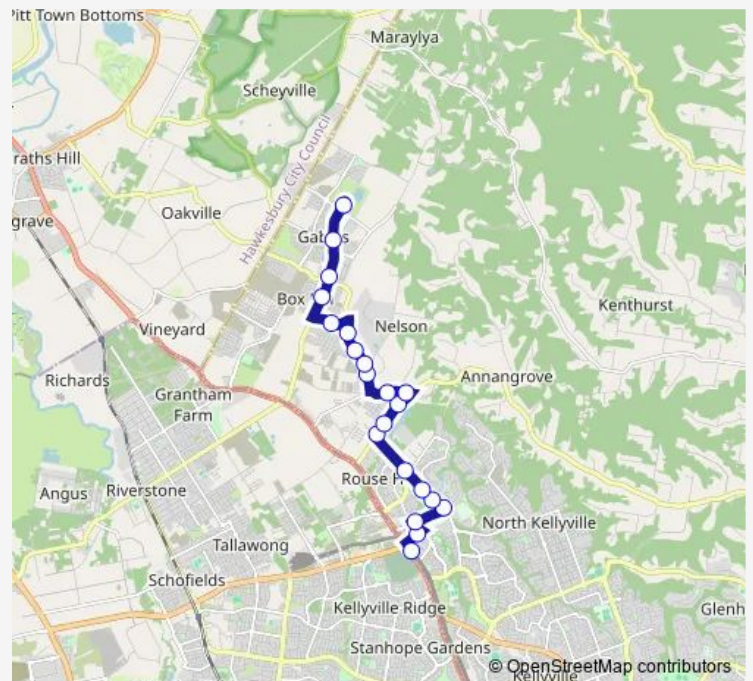

Rouse Hill Dr After Civic Way

Commercial Rd At Mcombe Av

Withers Rd After Commercial Rd

Hills Centenary Park, Withers Rd

Withers Rd At Brushwood Dr

Withers Rd After Mile End Rd

Annangrove Rd After The Water Lane

George St At Corvus Way

76 Terry Rd

Fontana Dr After Old Pitt Town Rd

Fontana Dr Before Bunyarra Pde

Santa Sophia Catholic College, Fontana Dr

Route schedule

North West Twy Opp Rouse Hill Station — Santa Sophia Catholic College, Fontana Dr

Monday 07:15

Tuesday 07:15

Wednesday 07:15

Thursday 07:15

Friday 07:15

Saturday —

Sunday —

Route info

Direction: North West Twy Opp Rouse Hill Station

Stops: 21

Trip Duration: 0 hour 30 min

2114 — Rouse Hill Station to Santa Sophia College

2114 School Bus time schedules and route maps are available in an offline PDF at busmaps.com. Use the busmaps.com website to see live bus times, train schedule or subway schedule, and step-by-step directions for all public transit in Parramatta