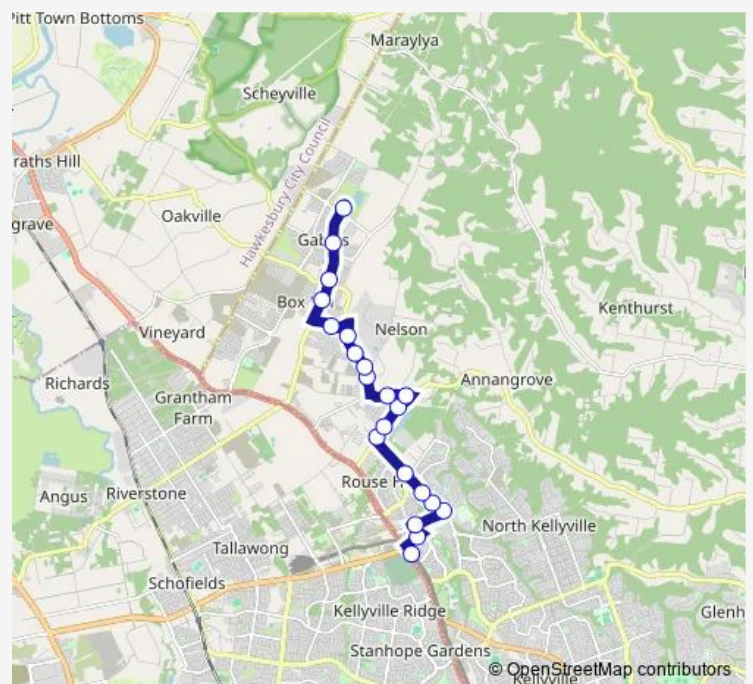

Rouse Hill Dr After Civic Way

Commercial Rd At Mcombe Av

Withers Rd After Commercial Rd

Hills Centenary Park, Withers Rd

Withers Rd At Brushwood Dr

Withers Rd After Mile End Rd

Annangrove Rd After The Water Lane

Annangrove Rd Before Limestone Rd

269 Annangrove Rd

Edwards Rd After Annangrove Rd

Edwards Rd Before Longmeadow Pkwy

Nelson Rd Opp Mchale Way

Old Pitt Town Rd After Mason Rd

196 Old Pitt Town Rd

182 Old Pitt Town Rd

George St At Corvus Way

76 Terry Rd

Fontana Dr After Old Pitt Town Rd

Fontana Dr Before Bunyarra Pde

Santa Sophia Catholic College, Fontana Dr

Route schedule

North West Twy Opp Rouse Hill Station — Santa Sophia Catholic College, Fontana Dr

Monday	07:15
Tuesday	07:15
Wednesday	07:15
Thursday	07:15
Friday	07:15
Saturday	—
Sunday	—

Route info

Direction: North West Twy Opp Rouse Hill Station

Stops: 21

Trip Duration: 0 hour 30 min

2114 — Rouse Hill Station to Santa Sophia College